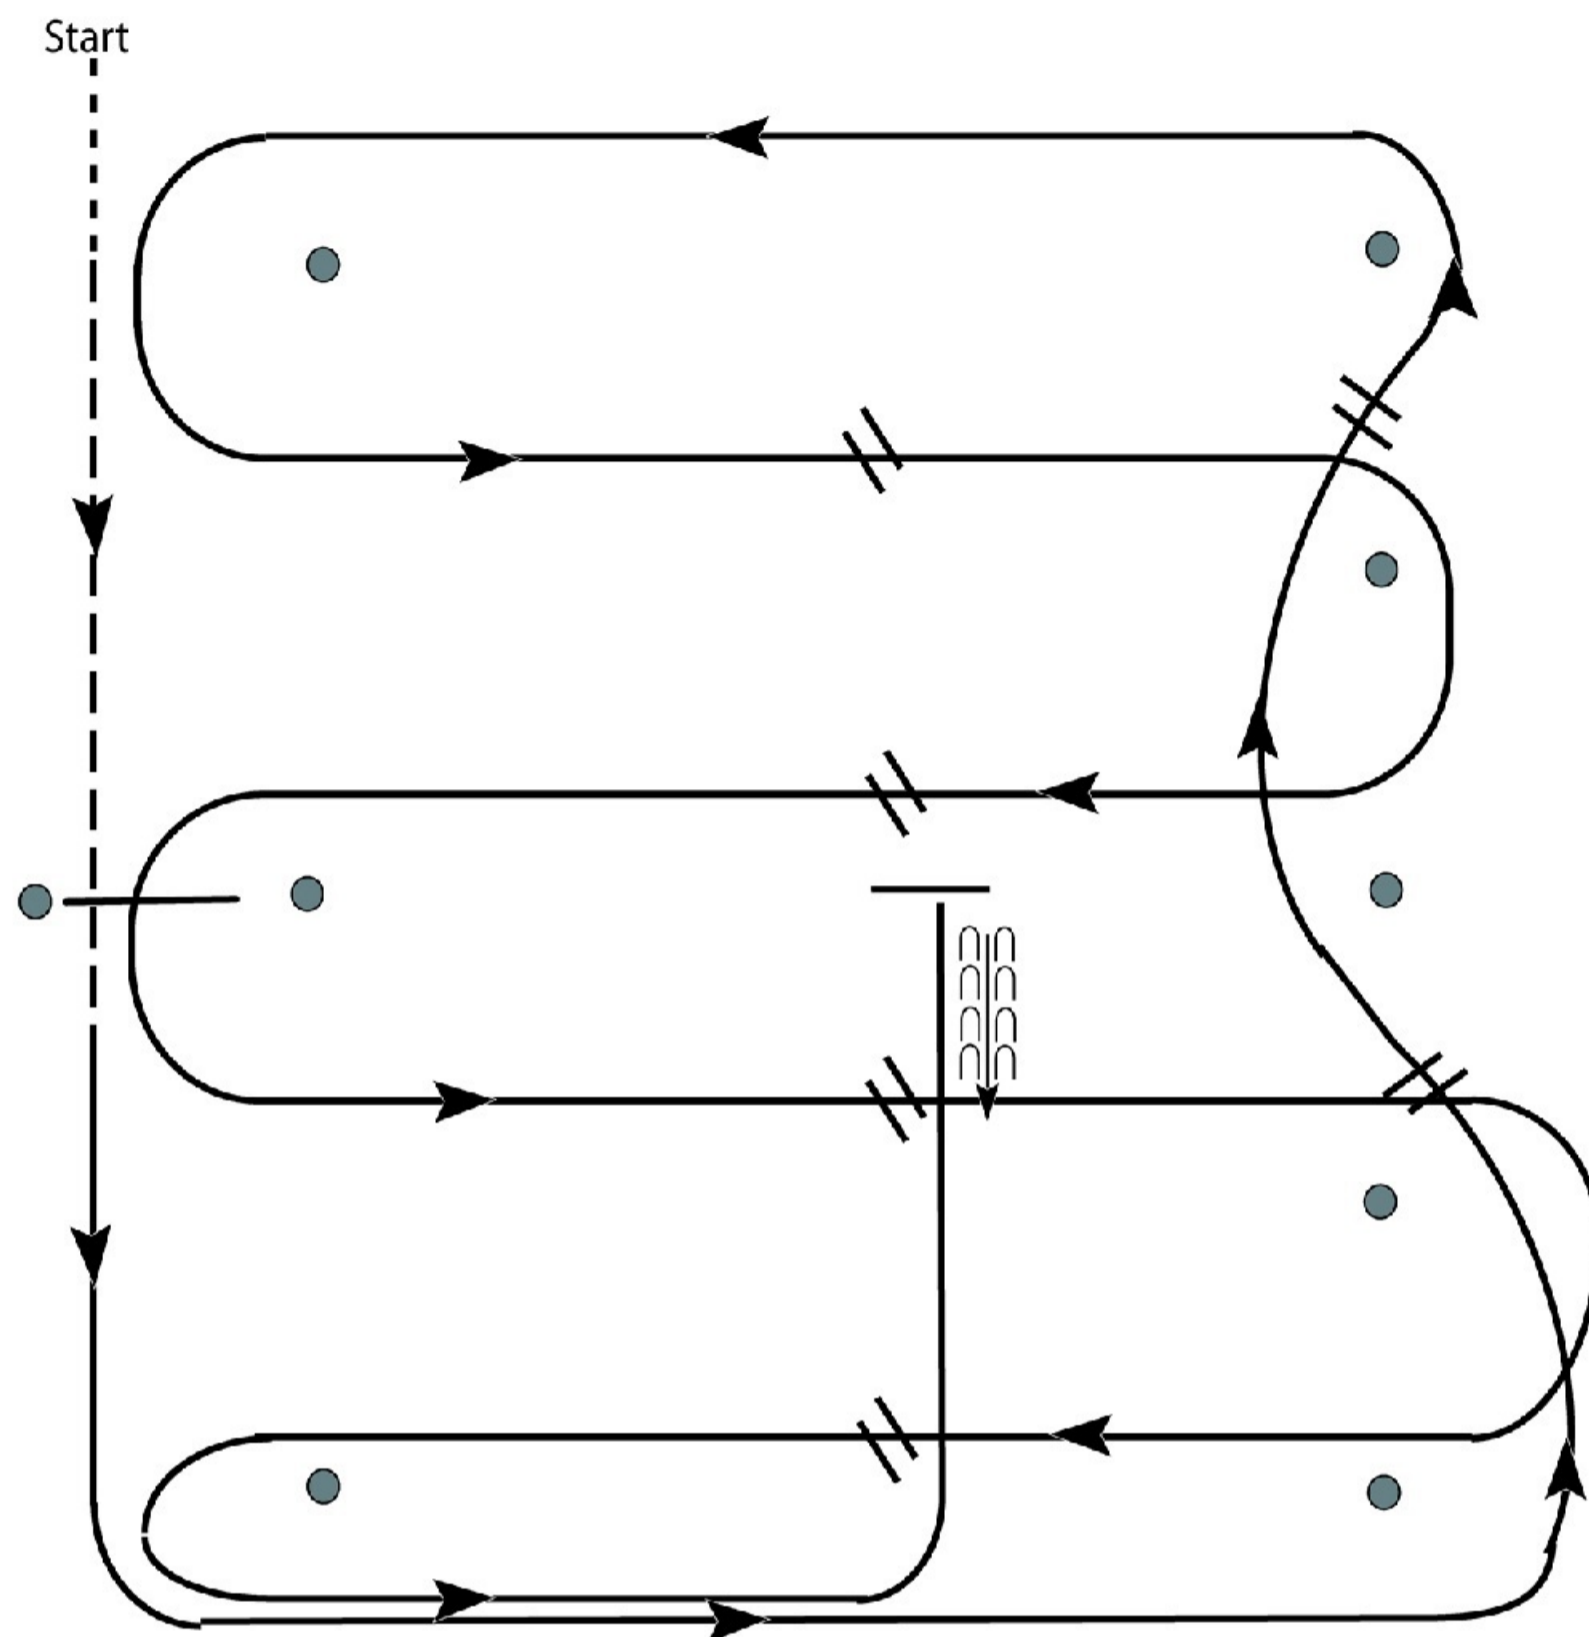

AIQH WINTER WESTERN SHOW & BEST RANCH HORSE 2024
Scuderia Guidetti, Spilamberto, Modena

Western Riding Youth L1 and Amateur L1

Show Date: 8-10 marzo

1. Walk at least 15' & jog over log.
2. Transition to left lead and lope around end.
3. First line change.
4. Second line change. Lope around end of arena
5. First crossing change.
6. Second crossing change.
7. Lope over log.
8. Third crossing change.
9. Fourth crossing change.
10. Lope up the center, stop and back.

1. Walk, transition to jog, jog over log.
2. Transition to left.
3. First crossing change.
4. Lope over log.
5. Second crossing change.
6. First line change.
7. Second line change.
8. Third line change.
9. Fourth line change.
10. Third crossing change.
11. Fourth crossing change.
12. Lope up the center, stop and back.