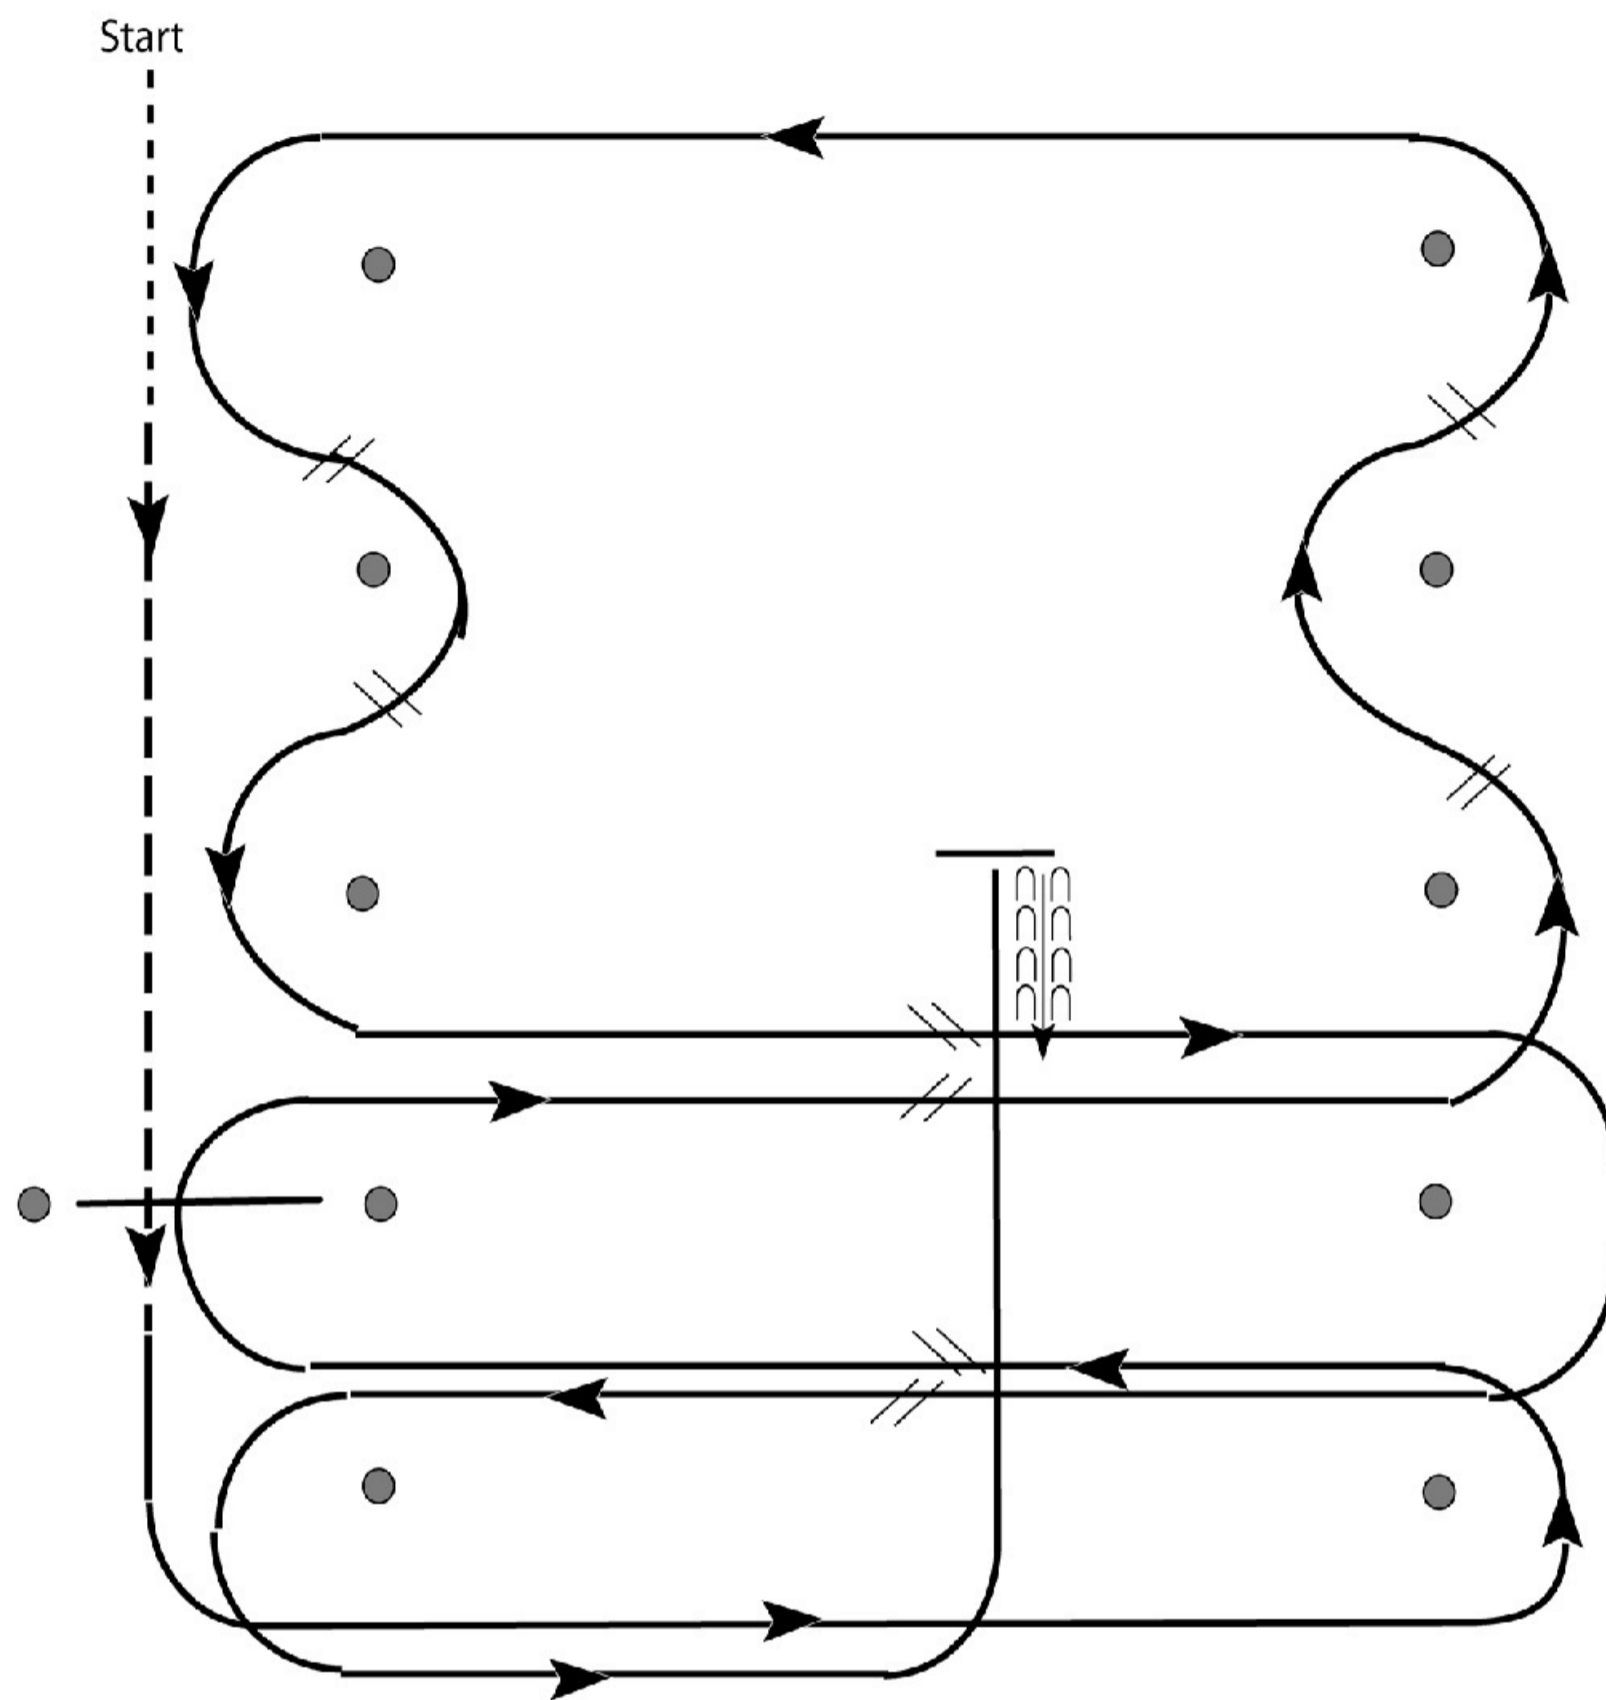

AIQH WINTER WESTERN SHOW & BEST RANCH HORSE 2024
Scuderia Guidetti, Spilamberto, Modena

Western Riding Youth L1 and Amateur L1

Show Date: 8-10 marzo

1. Walk at least 15' & jog over log.
2. Transition to left lead and lope around end.
3. First line change.
4. Second line change. Lope around end of arena
5. First crossing change.
6. Second crossing change.
7. Lope over log.
8. Third crossing change.
9. Fourth crossing change.
10. Lope up the center, stop and back.

1. Walk, transition to jog, jog over log.
2. Transition to left.
3. First crossing change.
4. Lope over log.
5. Second crossing change.
6. First line change.
7. Second line change.
8. Third line change.
9. Fourth line change.
10. Third crossing change.
11. Fourth crossing change.
12. Lope up the center, stop and back.