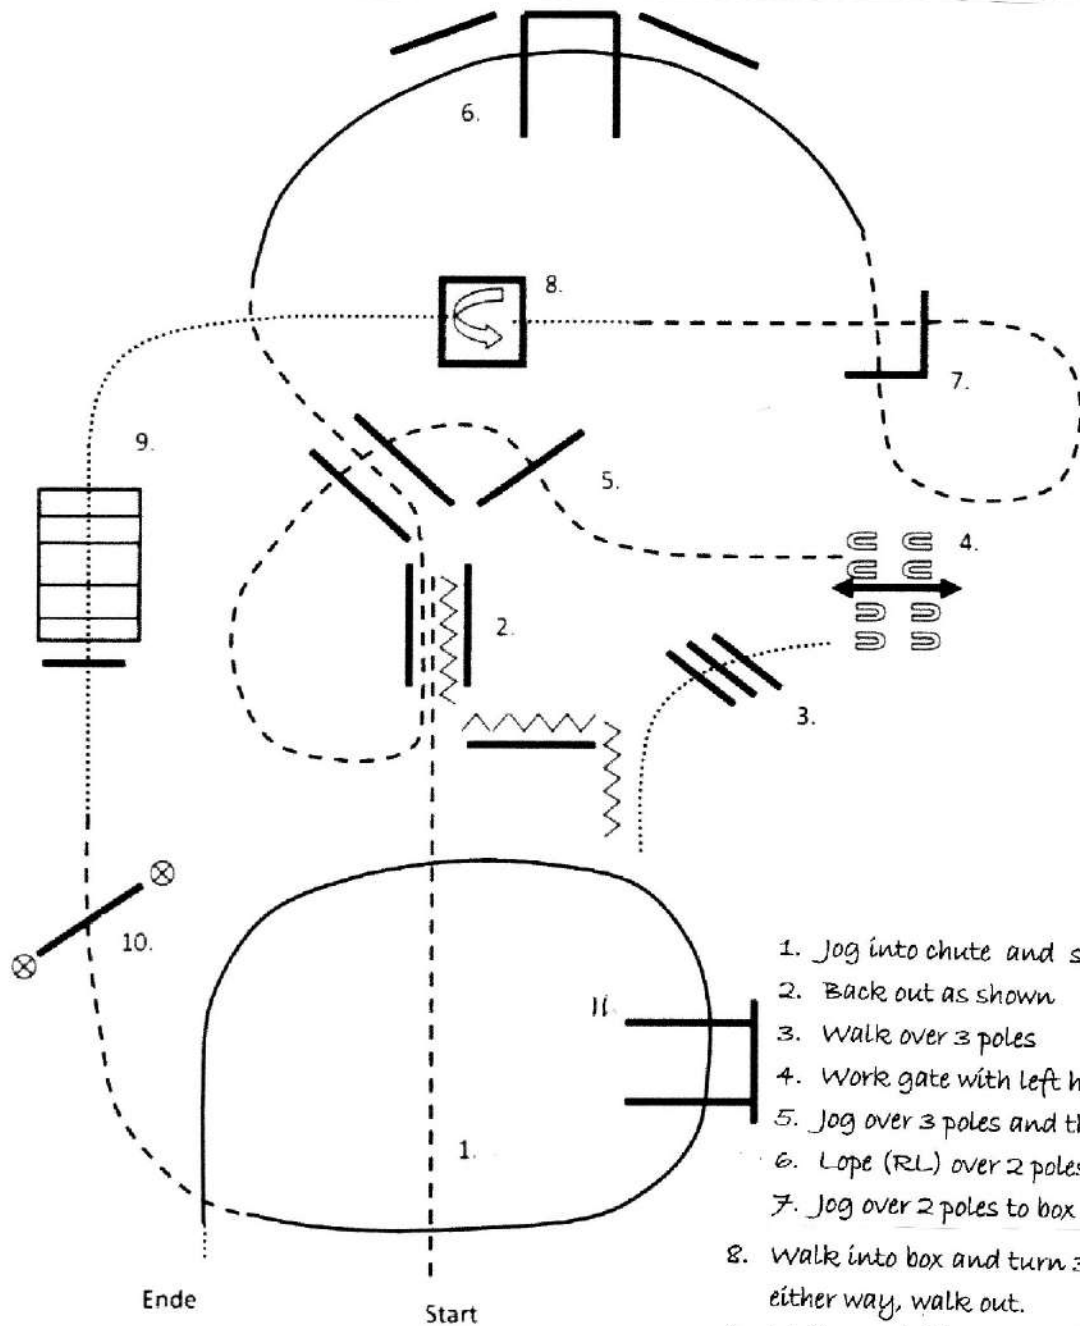

Trail - Youth L1 and Amateur L1

Showdate: 8-10 marzo

1. Jog over 2 poles into chute
2. Back chute as shown
3. Jog out and over 2 poles
4. Work gate with right hand
5. Walk over 3 poles
6. Lope (LL) over 2 poles
7. Jog over 2 poles
8. Lope (RL) over 2 poles
9. Break to walk, turn 360 degrees either way, walk out then jog
10. Walk over bridge
11. Jog over 2 poles

**AIQH WINTER WESTERN SHOW & BEST RANCH HORSE 2024**  
**Scuderia Guidetti, Spilamberto, Modena**

**Trail – Junior**

Showdate: 8-10 marzo

1. Jog into chute and stop halfway
2. Back out as shown
3. Walk over 3 poles
4. Work gate with left hand
5. Jog over 3 poles and through chute
6. Lope (RL) over 2 poles
7. Jog over 2 poles to box
8. Walk into box and turn 360 degrees either way, walk out.
9. Walk over bridge
10. Jog over 1 pole
11. Lope (LL) over 2 poles

**AIQH WINTER WESTERN SHOW & BEST RANCH HORSE 2024**  
**Scuderia Guidetti, Spilamberto, Modena**

**Trail - Open L1**

Showdate: 8-10 marzo

1. Jog over 2 poles
2. Walk over bridge, then jog
3. Break to walk, turn 360 degrees in box either way, walk out
4. Lope (LL) over 2 poles
5. Jog over 2 poles
6. Lope (RL) over 2 poles
7. Walk over 3 poles
8. Work gate with left hand
9. Jog over 2 poles halfway into chute
10. Back chute as shown
11. Jog out and over 2 poles

### Trail – Walk-Trot

Showdate: 8-10 marzo

1. Jog halfway into chute
2. Back out of chute
3. Walk over poles
4. Work gate left hand
5. Jog over 3 poles and through chute
6. Walk into box, turn 180 degrees right, walk out, then jog
7. Walk over bridge
8. Jog over 4 poles