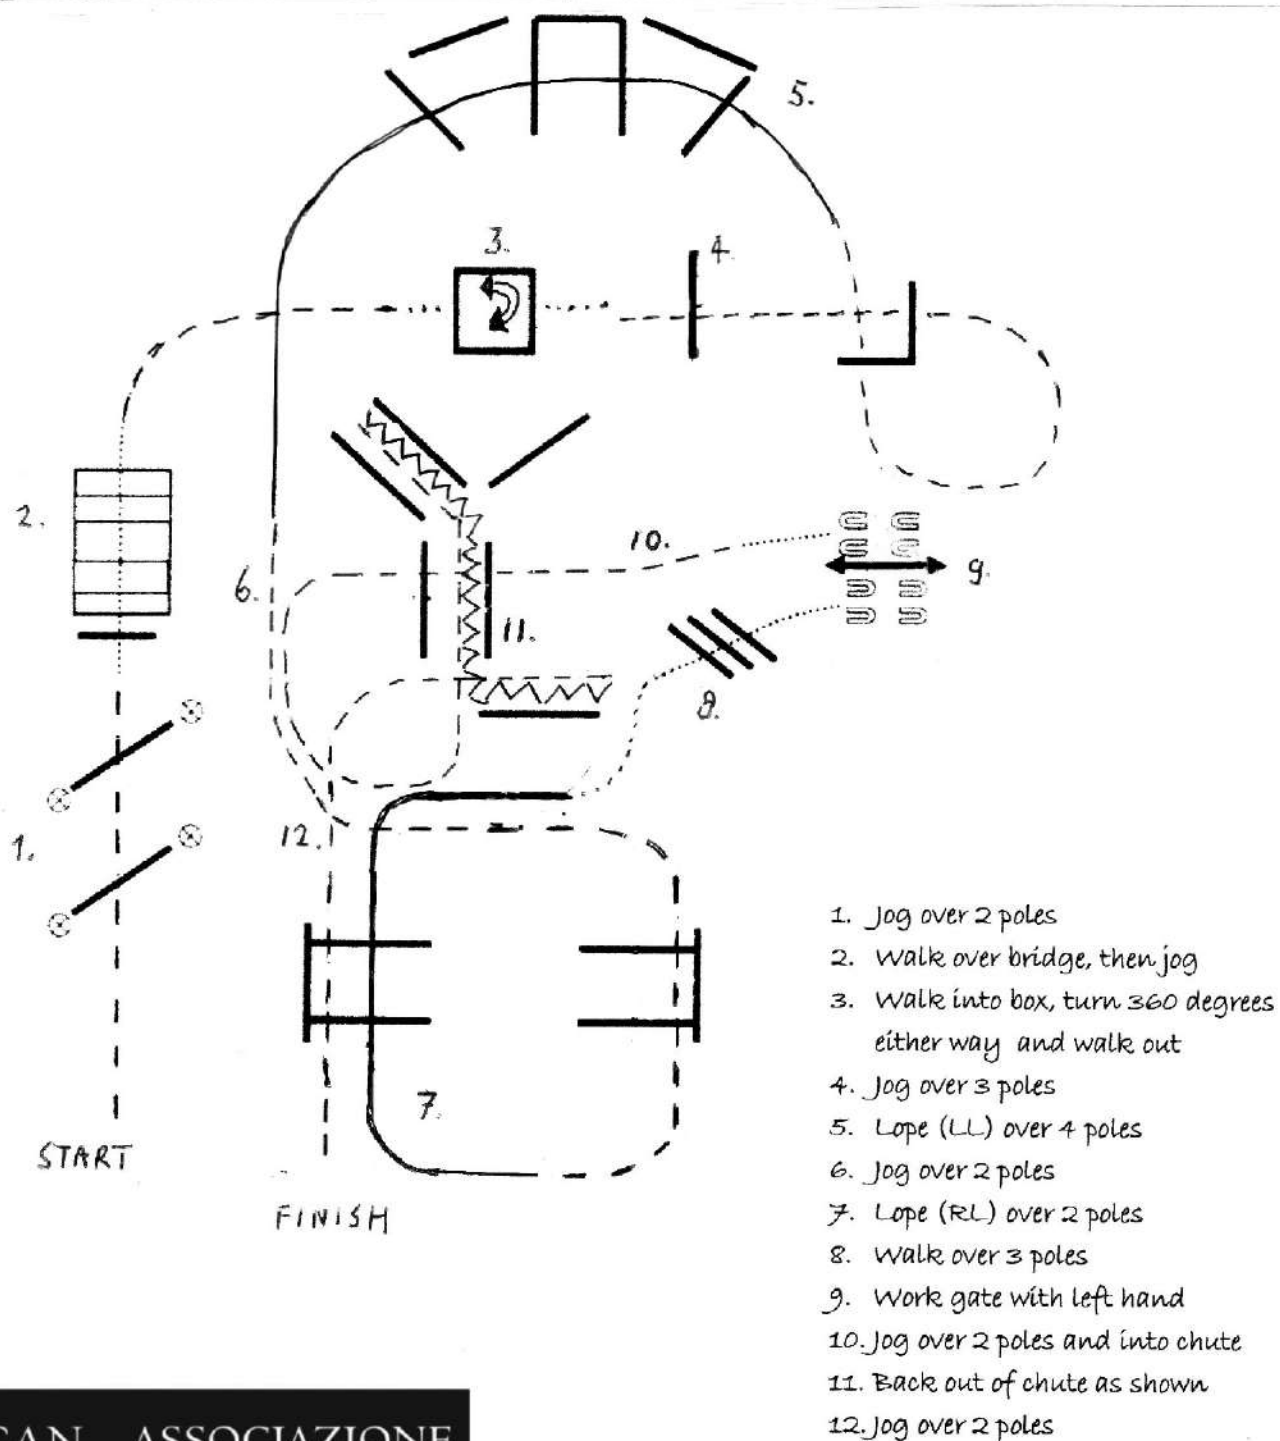

**AIQH WINTER WESTERN SHOW & BEST RANCH HORSE 2024**  
**Scuderia Guidetti, Spilamberto, Modena**

**Trail - Open L1**

Showdate: 8-10 marzo

1. Jog over 2 poles
2. Walk over bridge, then jog
3. Break to walk, turn 360 degrees in box either way, walk out
4. Lope (LL) over 2 poles
5. Jog over 2 poles
6. Lope (RL) over 2 poles
7. Walk over 3 poles
8. Work gate with left hand
9. Jog over 2 poles halfway into chute
10. Back chute as shown
11. Jog out and over 2 poles

**AIQH WINTER WESTERN SHOW & BEST RANCH HORSE 2024**  
**Scuderia Guidetti, Spilamberto, Modena**

**Trail – Senior**

Showdate: 8-10 marzo

1. Jog over 2 poles
2. Walk over bridge, then jog
3. Walk into box, turn 360 degrees either way and walk out
4. Jog over 3 poles
5. Lope (LL) over 4 poles
6. Jog over 2 poles
7. Lope (RL) over 2 poles
8. Walk over 3 poles
9. Work gate with left hand
10. Jog over 2 poles and into chute
11. Back out of chute as shown
12. Jog over 2 poles

### Trail – Walk-Trot

Showdate: 8-10 marzo

1. Jog halfway into chute
2. Back out of chute
3. Walk over poles
4. Work gate left hand
5. Jog over 3 poles and through chute
6. Walk into box, turn 180 degrees right, walk out, then jog
7. Walk over bridge
8. Jog over 4 poles