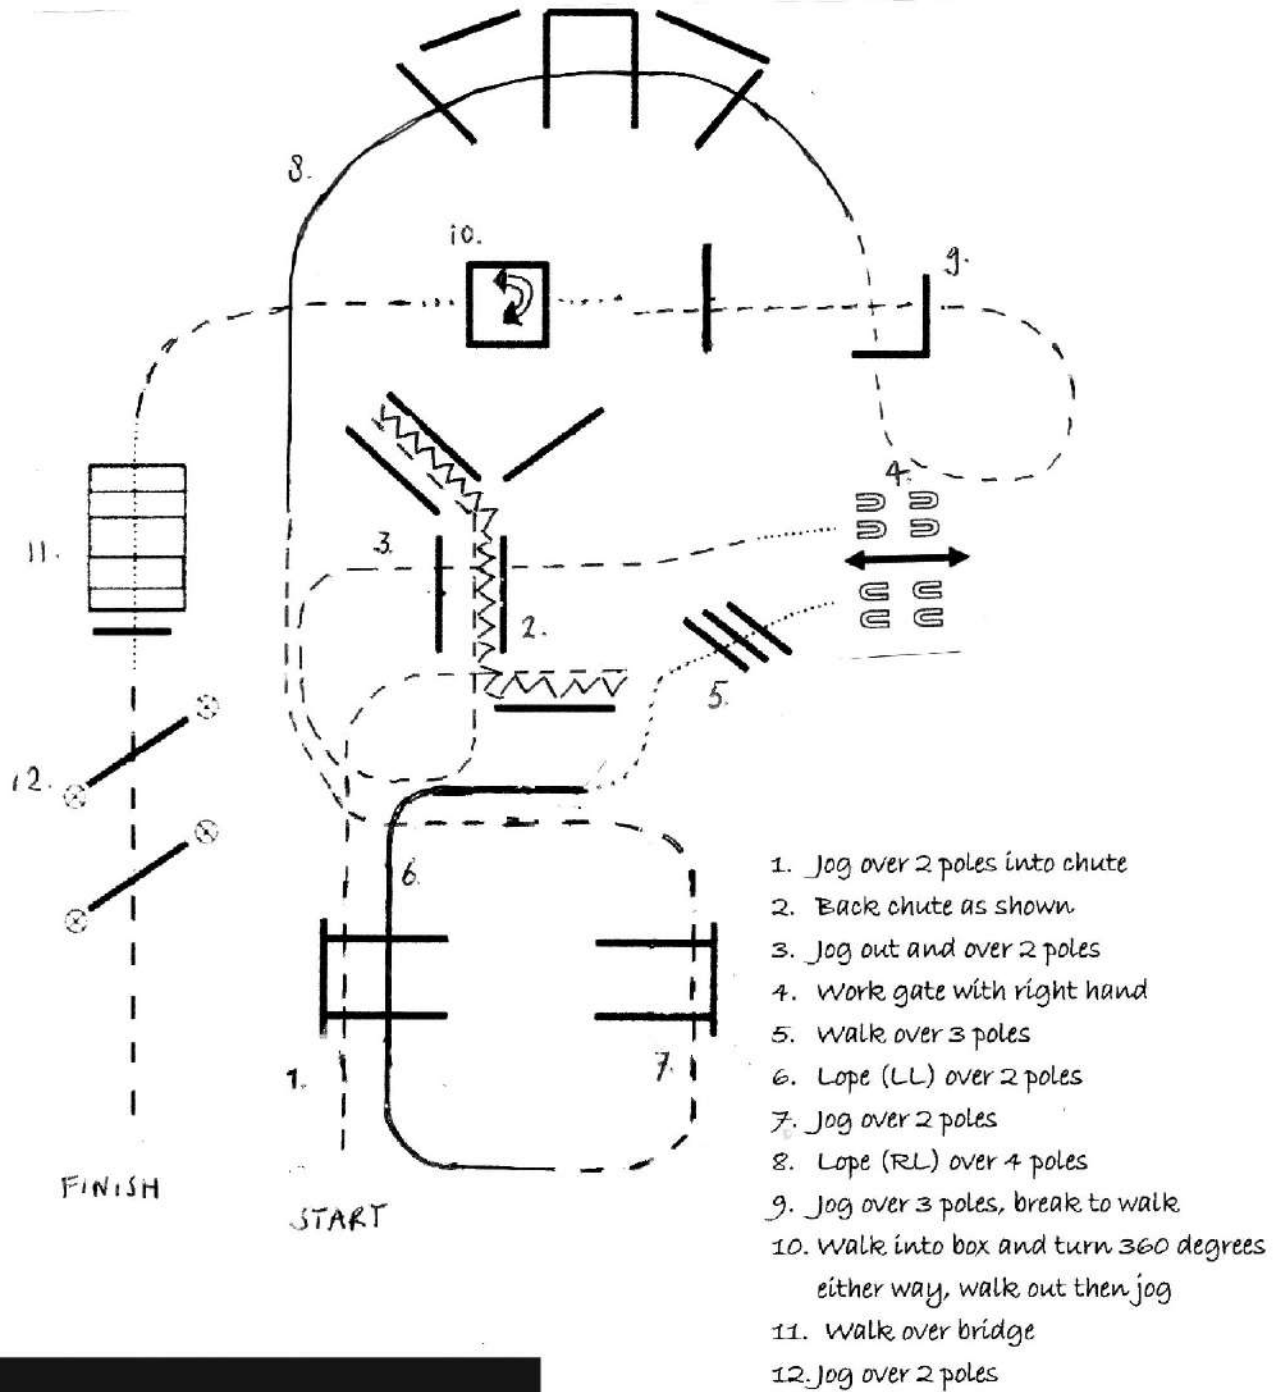

AIQH WINTER WESTERN SHOW & BEST RANCH HORSE 2024
Scuderia Guidetti, Spilamberto, Modena

Trail - Amateur and Youth

Showdate: 8-10 marzo