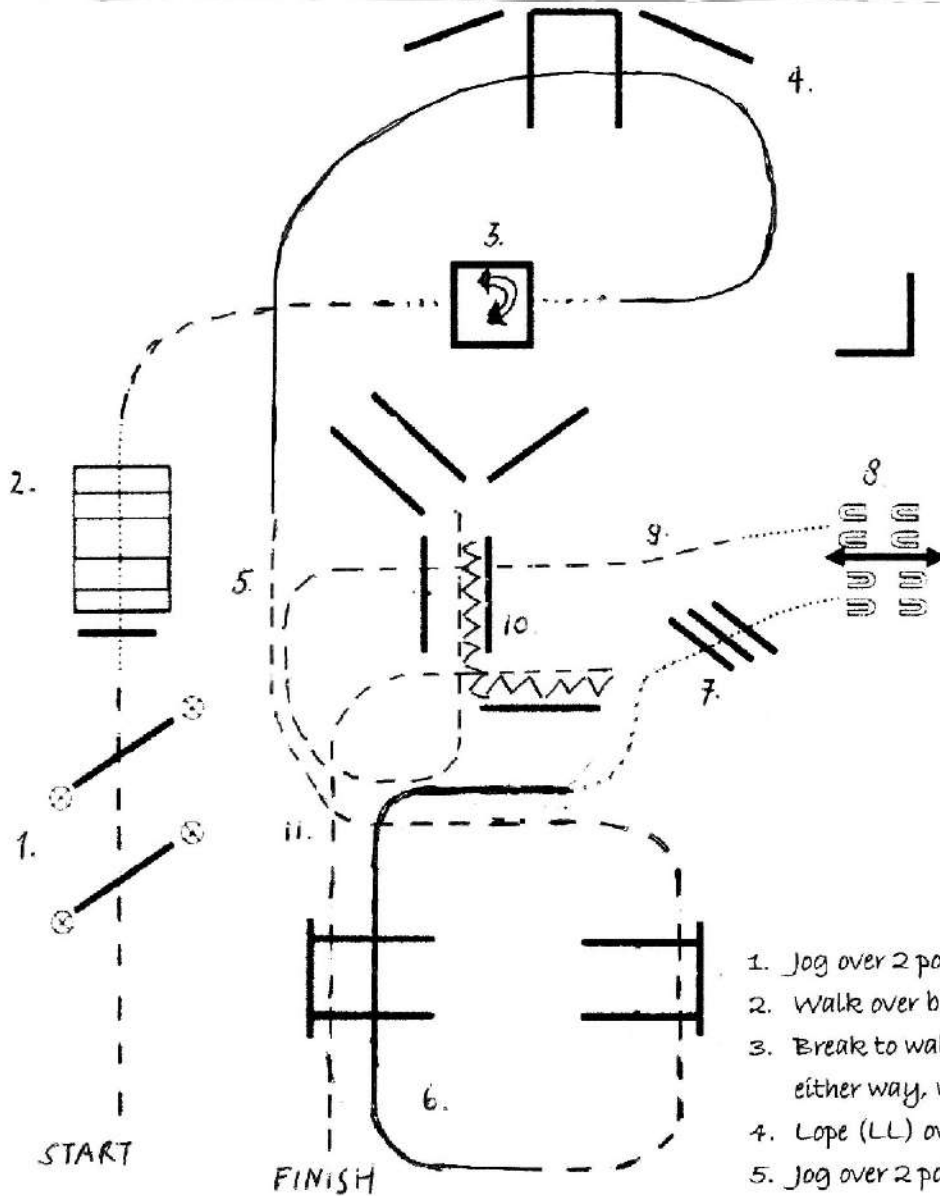

Trail - Youth L1 and Amateur L1

Showdate: 8-10 marzo

1. Jog over 2 poles into chute
2. Back chute as shown
3. Jog out and over 2 poles
4. Work gate with right hand
5. Walk over 3 poles
6. Lope (LL) over 2 poles
7. Jog over 2 poles
8. Lope (RL) over 2 poles
9. Break to walk, turn 360 degrees either way, walk out then jog
10. Walk over bridge
11. Jog over 2 poles

**AIQH WINTER WESTERN SHOW & BEST RANCH HORSE 2024**  
**Scuderia Guidetti, Spilamberto, Modena**

**Trail – Junior**

Showdate: 8-10 marzo

1. Jog into chute and stop halfway
2. Back out as shown
3. Walk over 3 poles
4. Work gate with left hand
5. Jog over 3 poles and through chute
6. Lope (RL) over 2 poles
7. Jog over 2 poles to box
8. Walk into box and turn 360 degrees either way, walk out.
9. Walk over bridge
10. Jog over 1 pole
11. Lope (LL) over 2 poles

**AIQH WINTER WESTERN SHOW & BEST RANCH HORSE 2024**  
**Scuderia Guidetti, Spilamberto, Modena**

**Trail - Open L1**

Showdate: 8-10 marzo

1. Jog over 2 poles
2. Walk over bridge, then jog
3. Break to walk, turn 360 degrees in box either way, walk out
4. Lope (LL) over 2 poles
5. Jog over 2 poles
6. Lope (RL) over 2 poles
7. Walk over 3 poles
8. Work gate with left hand
9. Jog over 2 poles halfway into chute
10. Back chute as shown
11. Jog out and over 2 poles