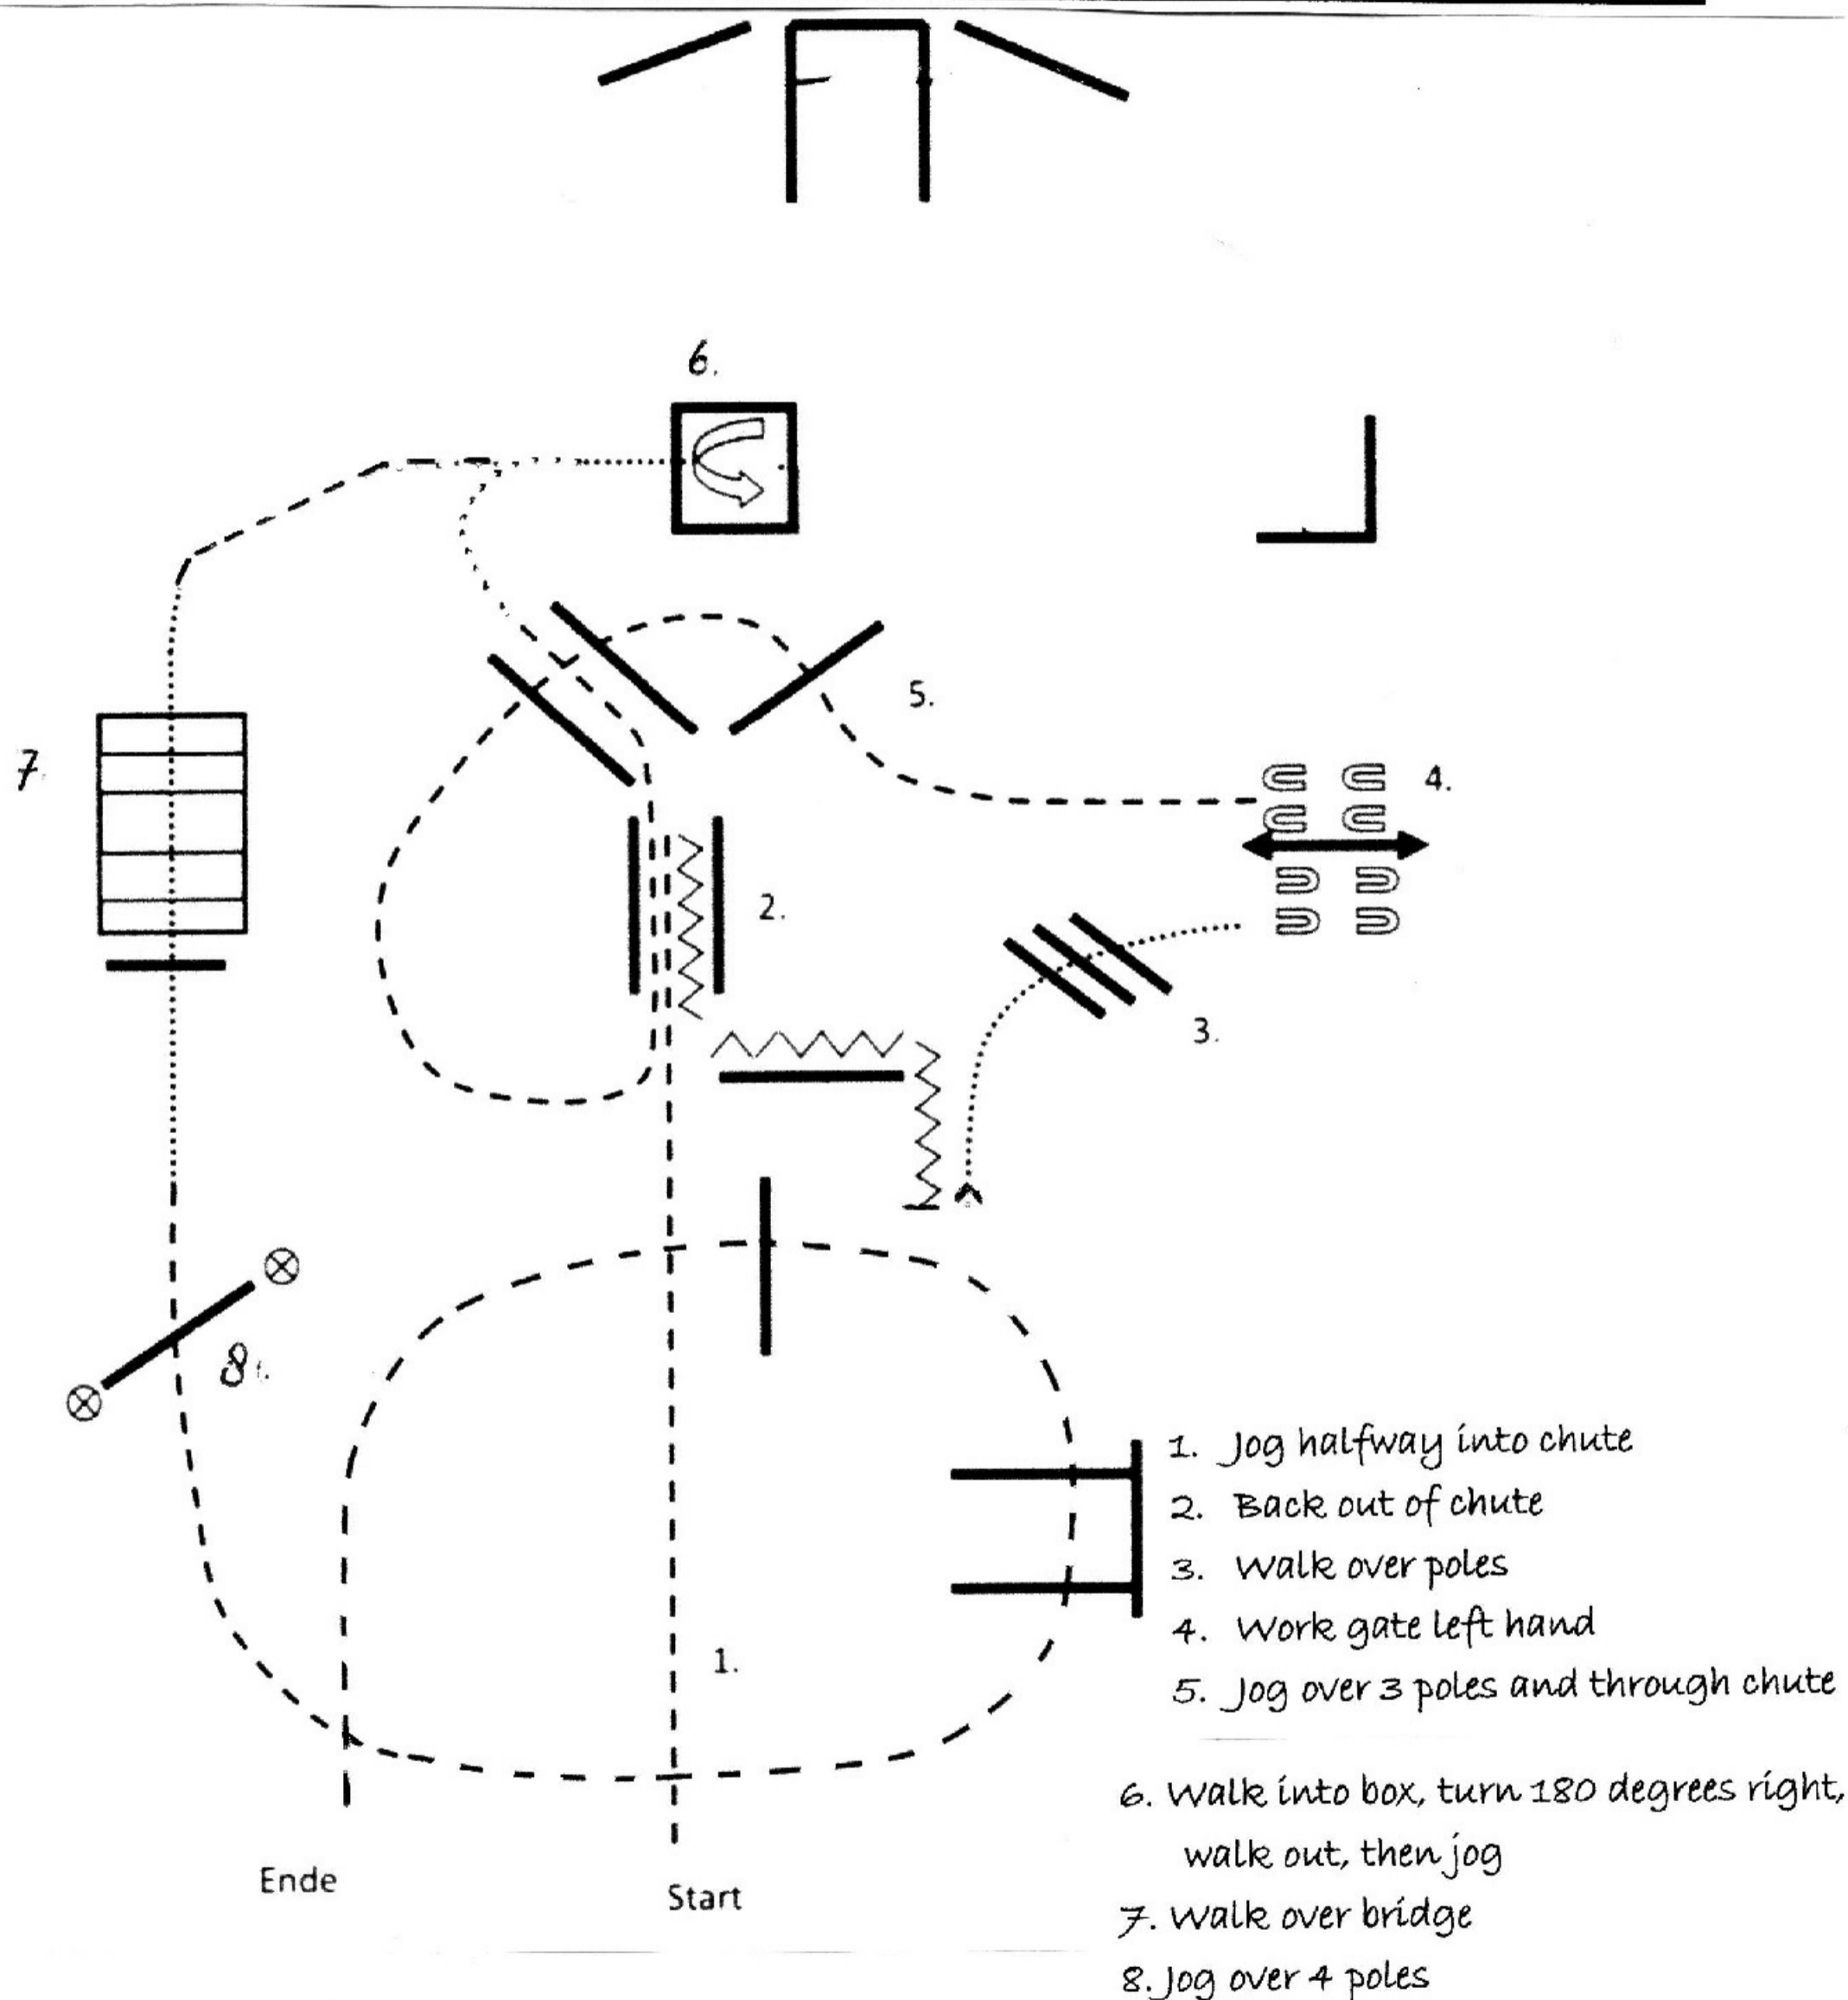

**AIQH WINTER WESTERN SHOW & BEST RANCH HORSE 2024**  
**Scuderia Guidetti, Spilamberto, Modena**

**Trail - Open L1**

Showdate: 8-10 marzo

1. Jog over 2 poles
2. Walk over bridge, then jog
3. Break to walk, turn 360 degrees in box either way, walk out
4. Lope (LL) over 2 poles
5. Jog over 2 poles
6. Lope (RL) over 2 poles
7. Walk over 3 poles
8. Work gate with left hand
9. Jog over 2 poles halfway into chute
10. Back chute as shown
11. Jog out and over 2 poles

**AIQH WINTER WESTERN SHOW & BEST RANCH HORSE 2024**  
**Scuderia Guidetti, Spilamberto, Modena**

**Trail – Senior**

Showdate: 8-10 marzo

1. Jog over 2 poles
2. Walk over bridge, then jog
3. Walk into box, turn 360 degrees either way and walk out
4. Jog over 3 poles
5. Lope (LL) over 4 poles
6. Jog over 2 poles
7. Lope (RL) over 2 poles
8. Walk over 3 poles
9. Work gate with left hand
10. Jog over 2 poles and into chute
11. Back out of chute as shown
12. Jog over 2 poles

### Trail – Walk-Trot

Showdate: 8-10 marzo

1. Jog halfway into chute
2. Back out of chute
3. Walk over poles
4. Work gate left hand
5. Jog over 3 poles and through chute
6. Walk into box, turn 180 degrees right, walk out, then jog
7. Walk over bridge
8. Jog over 4 poles