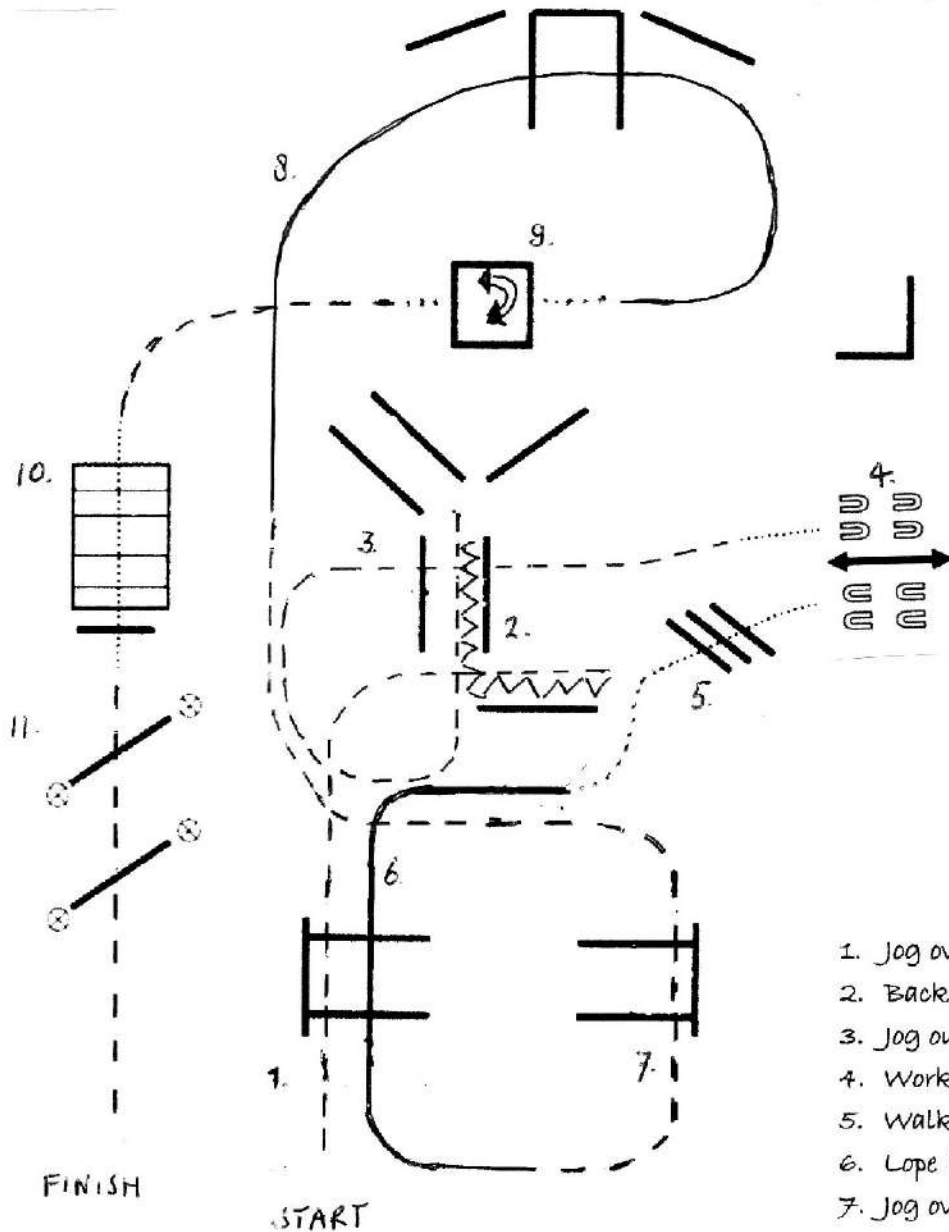

Trail - Youth L1 and Amateur L1

Showdate: 8-10 marzo

1. Jog over 2 poles into chute
2. Back chute as shown
3. Jog out and over 2 poles
4. Work gate with right hand
5. Walk over 3 poles
6. Lope (LL) over 2 poles
7. Jog over 2 poles
8. Lope (RL) over 2 poles
9. Break to walk, turn 360 degrees either way, walk out then jog
10. Walk over bridge
11. Jog over 2 poles

**AIQH WINTER WESTERN SHOW & BEST RANCH HORSE 2024**  
**Scuderia Guidetti, Spilamberto, Modena**

**Trail – Junior**

Showdate: 8-10 marzo

1. Jog into chute and stop halfway
2. Back out as shown
3. Walk over 3 poles
4. Work gate with left hand
5. Jog over 3 poles and through chute
6. Lope (RL) over 2 poles
7. Jog over 2 poles to box
8. Walk into box and turn 360 degrees either way, walk out.
9. Walk over bridge
10. Jog over 1 pole
11. Lope (LL) over 2 poles

**AIQH WINTER WESTERN SHOW & BEST RANCH HORSE 2024**  
**Scuderia Guidetti, Spilamberto, Modena**

**Trail - Open L1**

Showdate: 8-10 marzo

1. Jog over 2 poles
2. Walk over bridge, then jog
3. Break to walk, turn 360 degrees in box either way, walk out
4. Lope (LL) over 2 poles
5. Jog over 2 poles
6. Lope (RL) over 2 poles
7. Walk over 3 poles
8. Work gate with left hand
9. Jog over 2 poles halfway into chute
10. Back chute as shown
11. Jog out and over 2 poles