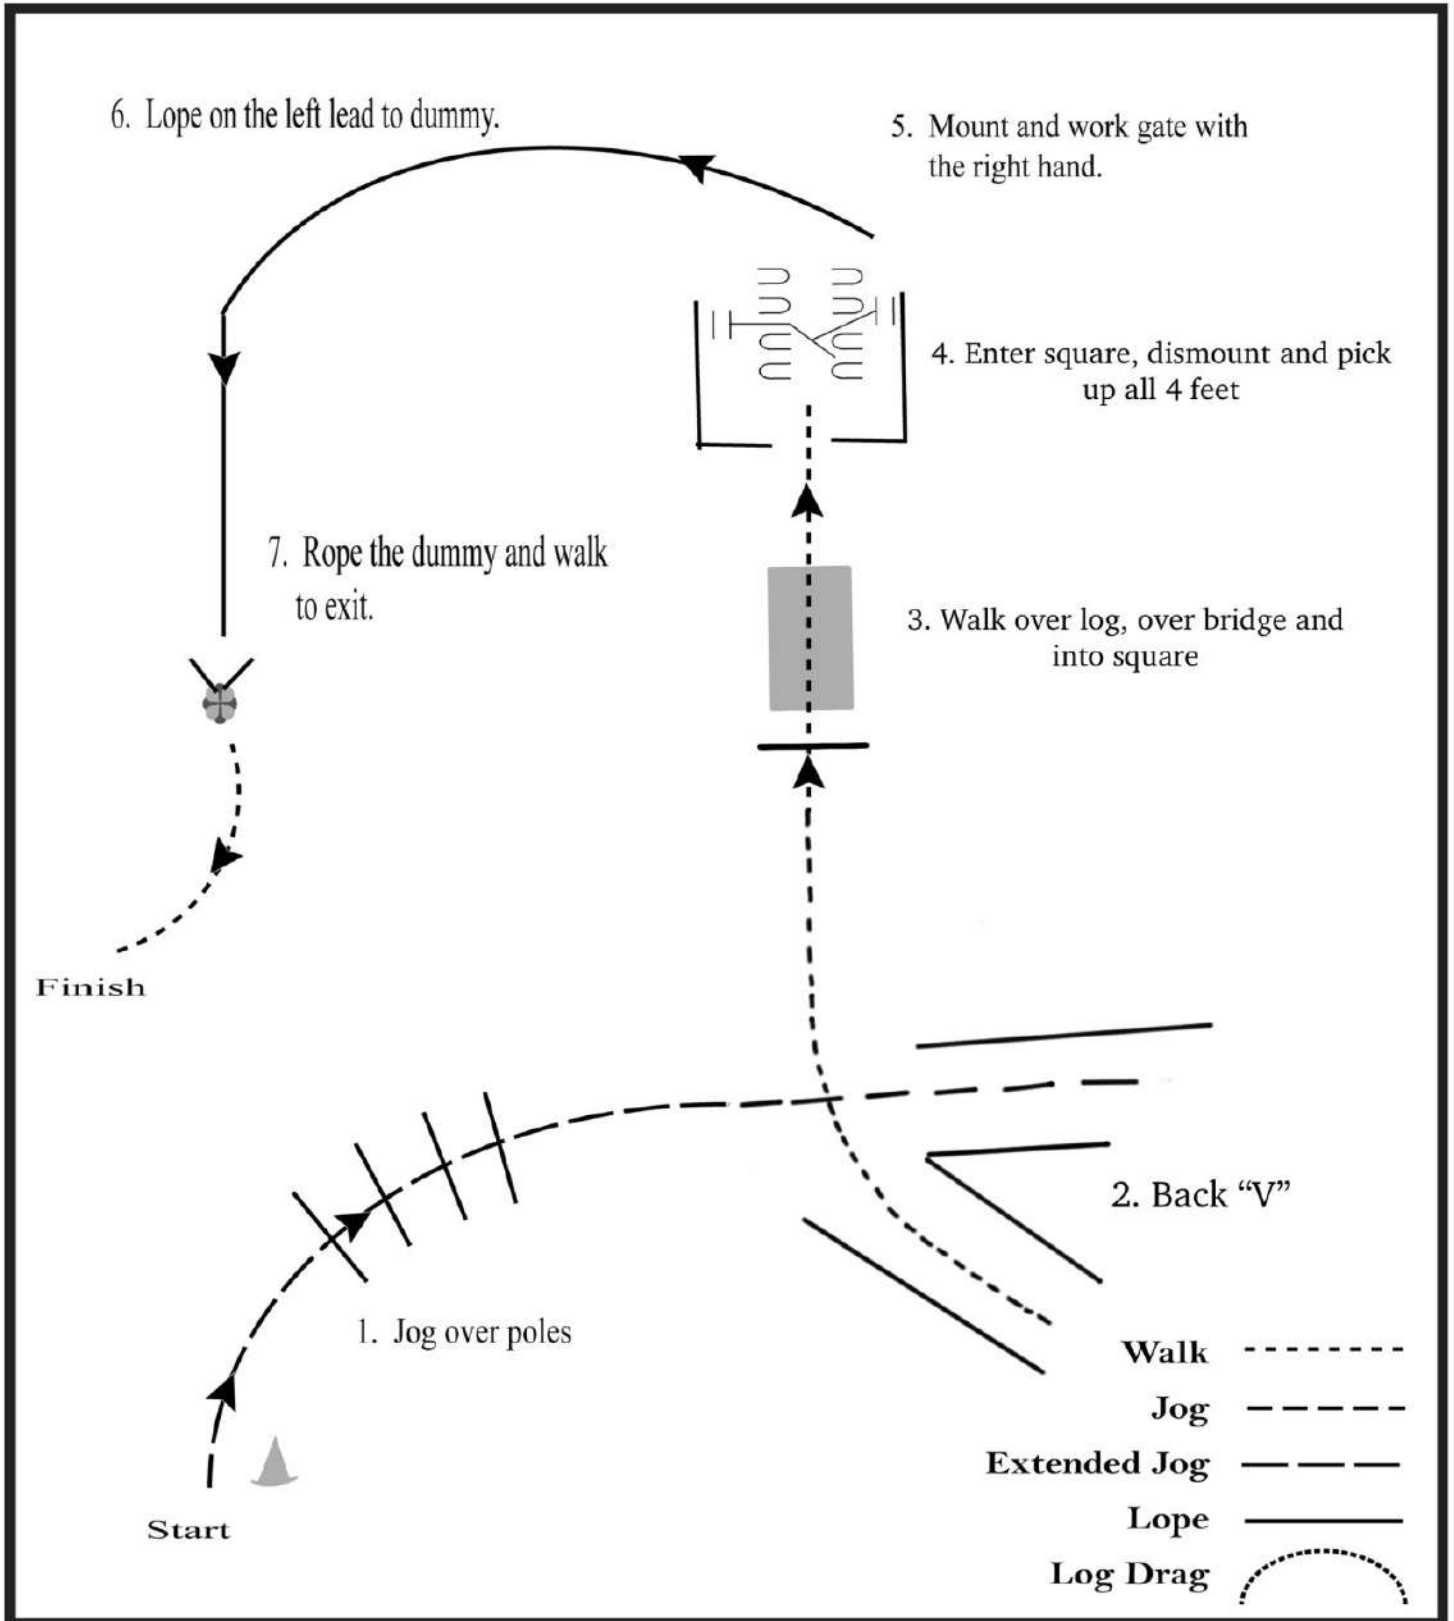

Walk	-----						
Jog	- - - - -						
Extended jog	- - - - -						
Lope	_____						
Extended lope	—————						
Log drag	⤴-----⤵						
Sidepass	<table border="0" style="margin-left: auto; margin-right: auto;"> <tr> <td>∪ ∪</td> <td>∪ ∪</td> </tr> <tr> <td>-----</td> <td>-----</td> </tr> <tr> <td>∪ ∪</td> <td>∪ ∪</td> </tr> </table>	∪ ∪	∪ ∪	-----	-----	∪ ∪	∪ ∪
∪ ∪	∪ ∪						
-----	-----						
∪ ∪	∪ ∪						

AIQH WINTER WESTERN SHOW & BEST RANCH HORSE 2024

Scuderia Guidetti, Spilamberto, Modena

Youth Ranch Trail

Show Date: 8-10 marzo

AMERICAN
QUARTER
HORSE
AFFILIATE

ASSOCIAZIONE
ITALIANA
QUARTER
HORSE