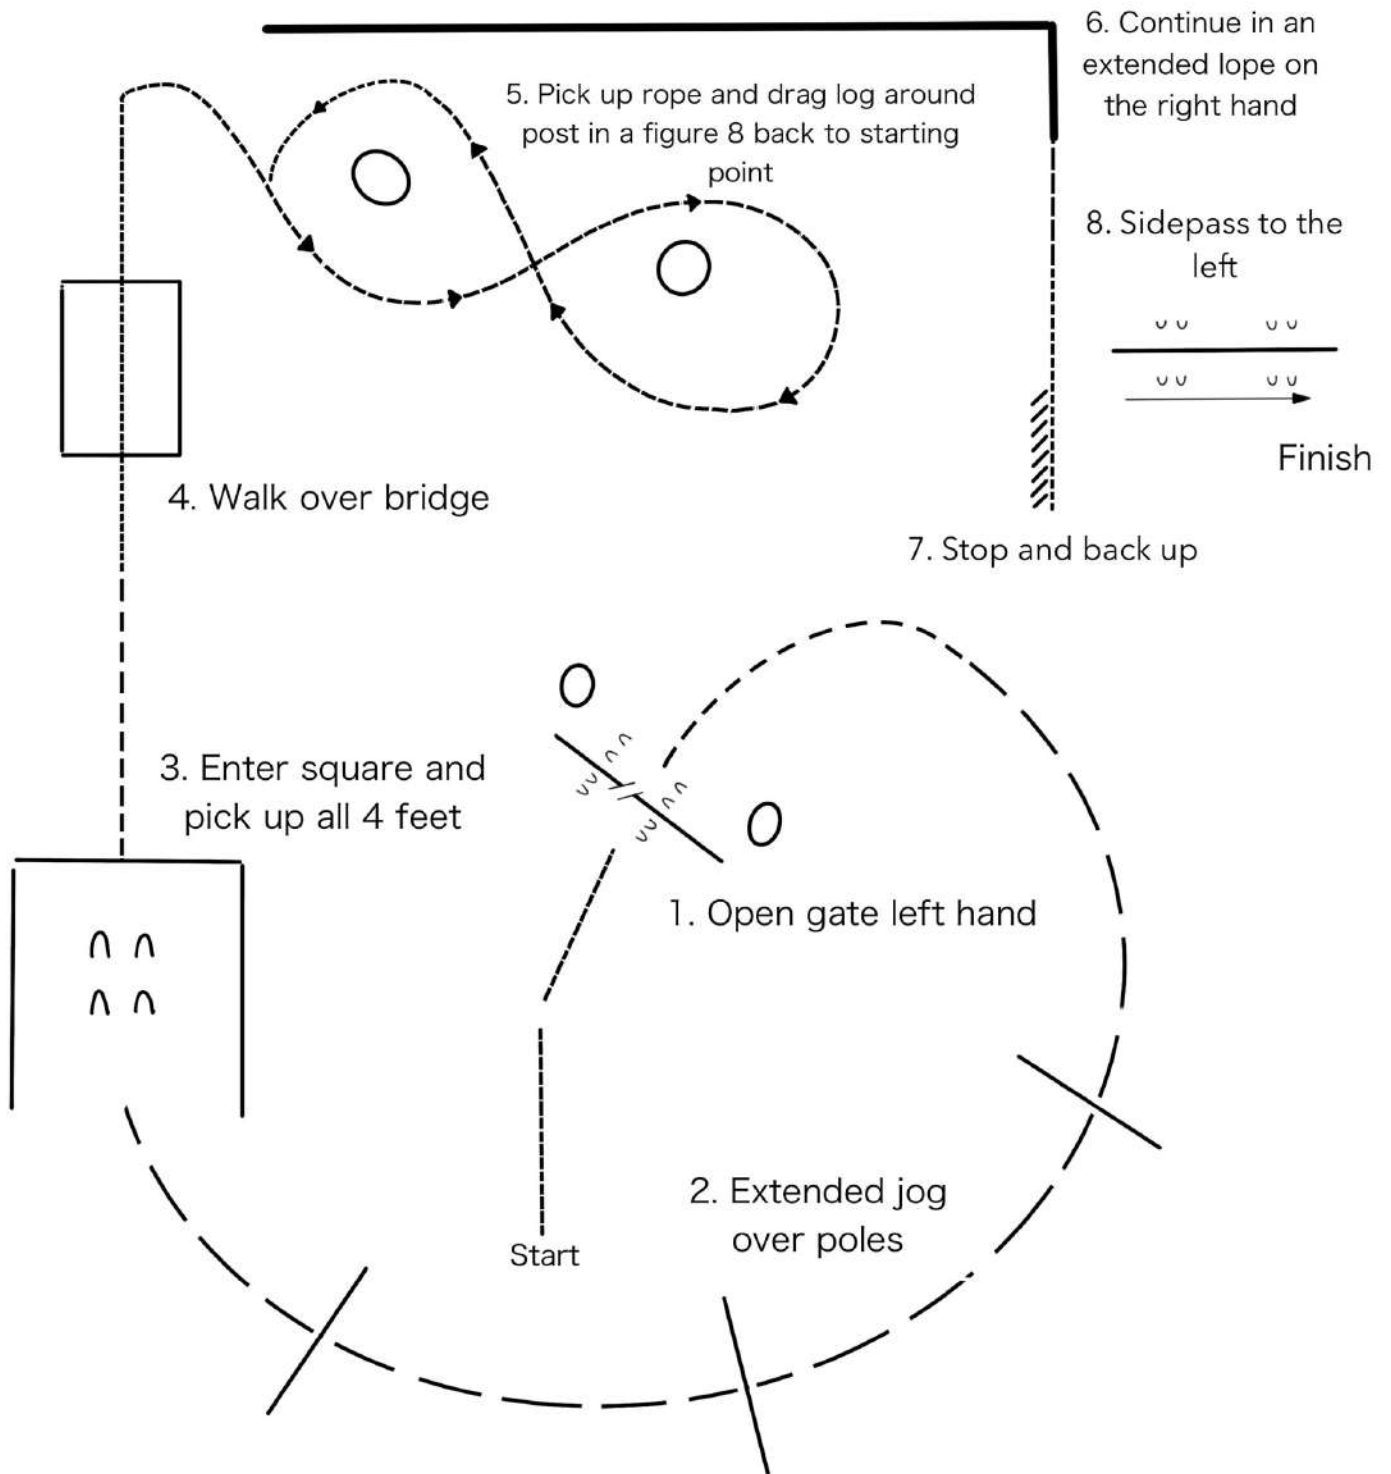

Amateur Ranch Trail

AIQH WINTER WESTERN SHOW & BEST RANCH HORSE 2024 Scuderia Guidetti, Spilamberto, Modena

AMERICAN
QUARTER
HORSE
AFFILIATE

ASSOCIAZIONE
ITALIANA
QUARTER
HORSE