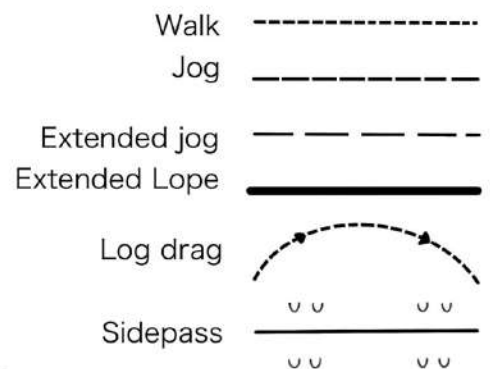

Amateur Ranch Trail

AIQH WINTER WESTERN SHOW & BEST RANCH HORSE 2024 Scuderia Guidetti, Spilamberto, Modena

AMERICAN
QUARTER
HORSE
AFFILIATE

ASSOCIAZIONE
ITALIANA
QUARTER
HORSE

Open Ranch Trail

AIQH WINTER WESTERN SHOW & BEST RANCH HORSE 2024 Scuderia Guidetti, Spilamberto, Modena

Walk	-----						
Jog	- - - - -						
Extended jog	- - - - -						
Lope	_____						
Extended lope	—————						
Log drag	⤴-----⤵						
Sidepass	<table border="0" style="margin-left: auto; margin-right: auto;"> <tr> <td>∪ ∪</td> <td>∪ ∪</td> </tr> <tr> <td>-----</td> <td>-----</td> </tr> <tr> <td>∪ ∪</td> <td>∪ ∪</td> </tr> </table>	∪ ∪	∪ ∪	-----	-----	∪ ∪	∪ ∪
∪ ∪	∪ ∪						
-----	-----						
∪ ∪	∪ ∪						