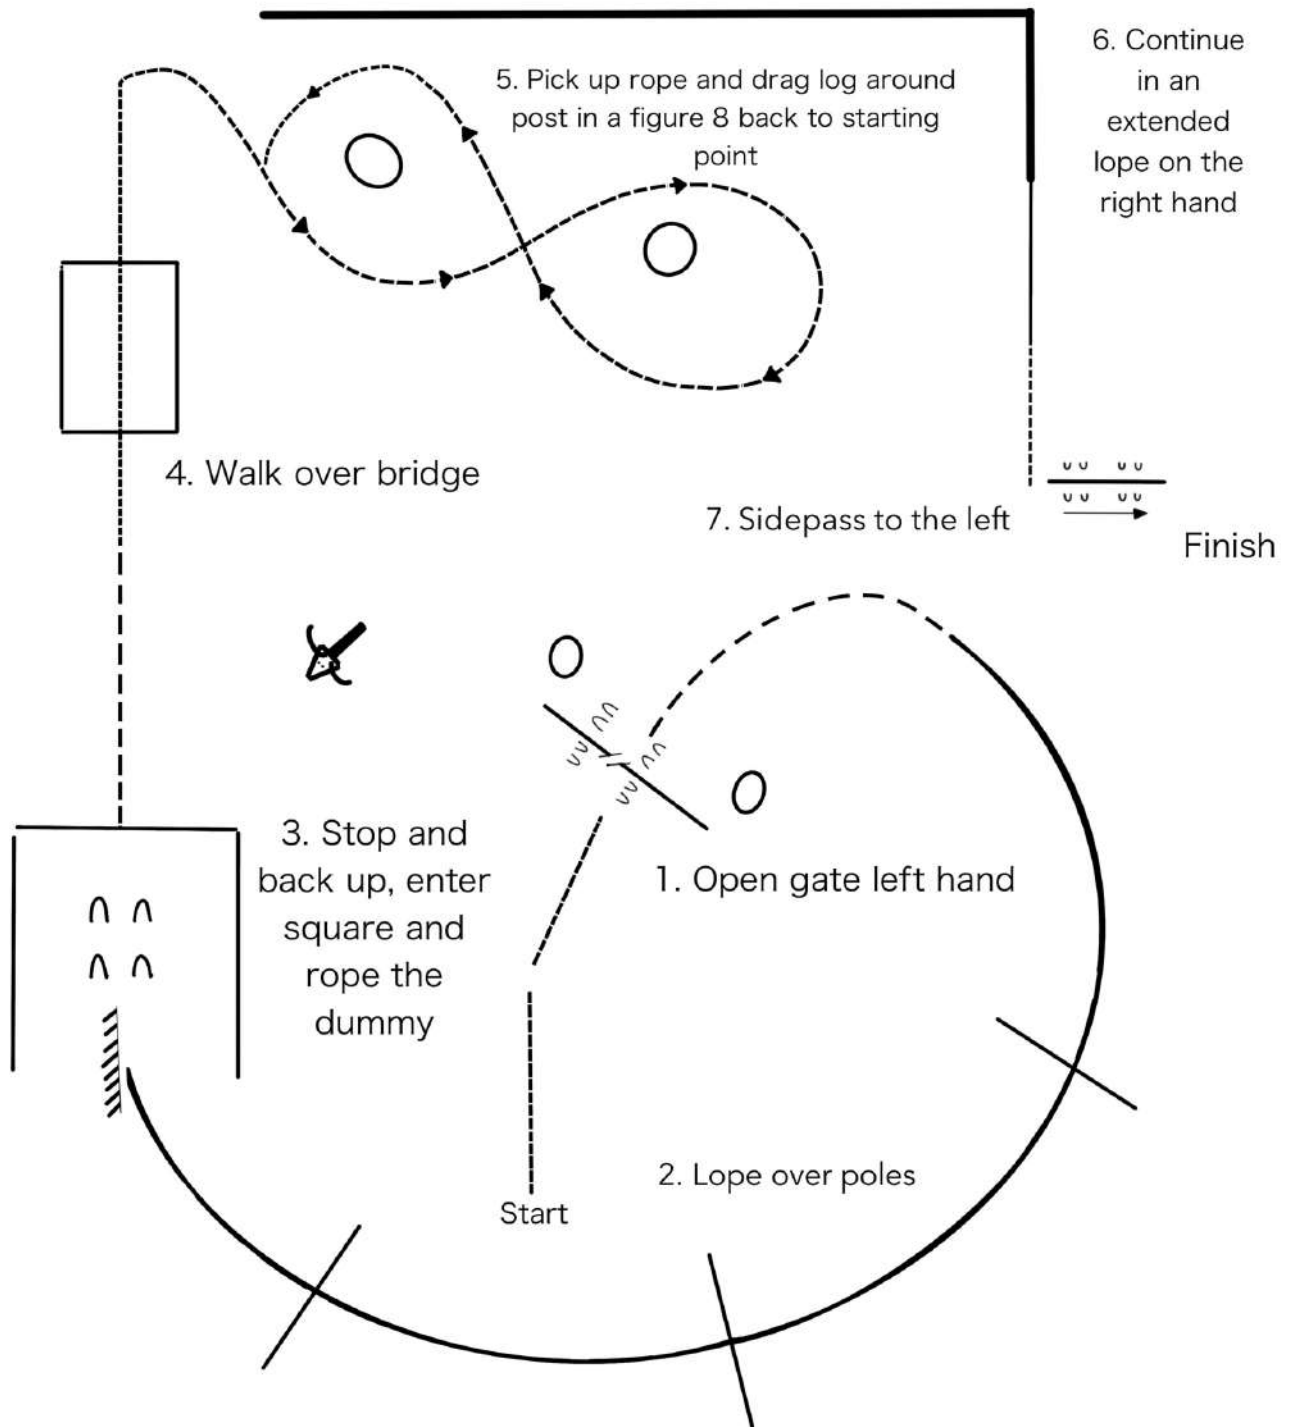

Open Ranch Trail