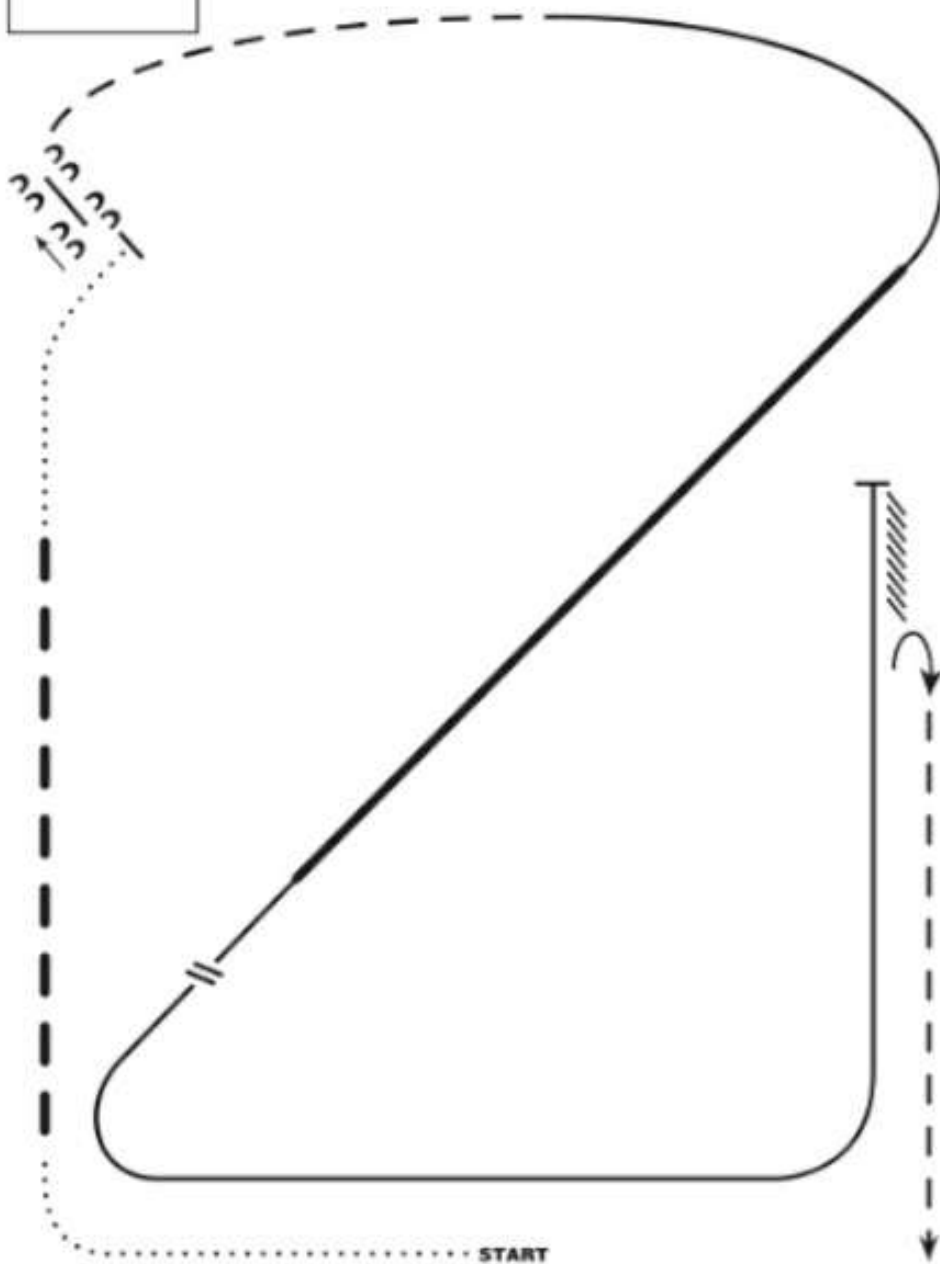

AIQH SUMMER SHOW 2023

RANCH RIDING - PATTERN 10

OPTIONAL
CATTLE

Open L1 - Youth L1 - Amateur L1

LEGEND

.....	Walk
.....	Extended Walk
---	Stop
---	Scheduled Stop
---	Lope
---	Scheduled Lope
---	Back
W	Lead Change

1. Walk
2. Extended trot
3. Walk
4. Stop, side pass left over log
5. Trot
6. Lope right lead
7. Extended lope right lead
8. Collect lope and change leads (simple or flying)
9. Lope left lead
10. Stop and back
11. 1/2 turn right
12. Trot

Note: The drawn description of this pattern is only intended for the general depiction of the pattern. Exhibitors should utilize the arena space to best exhibit their horses.