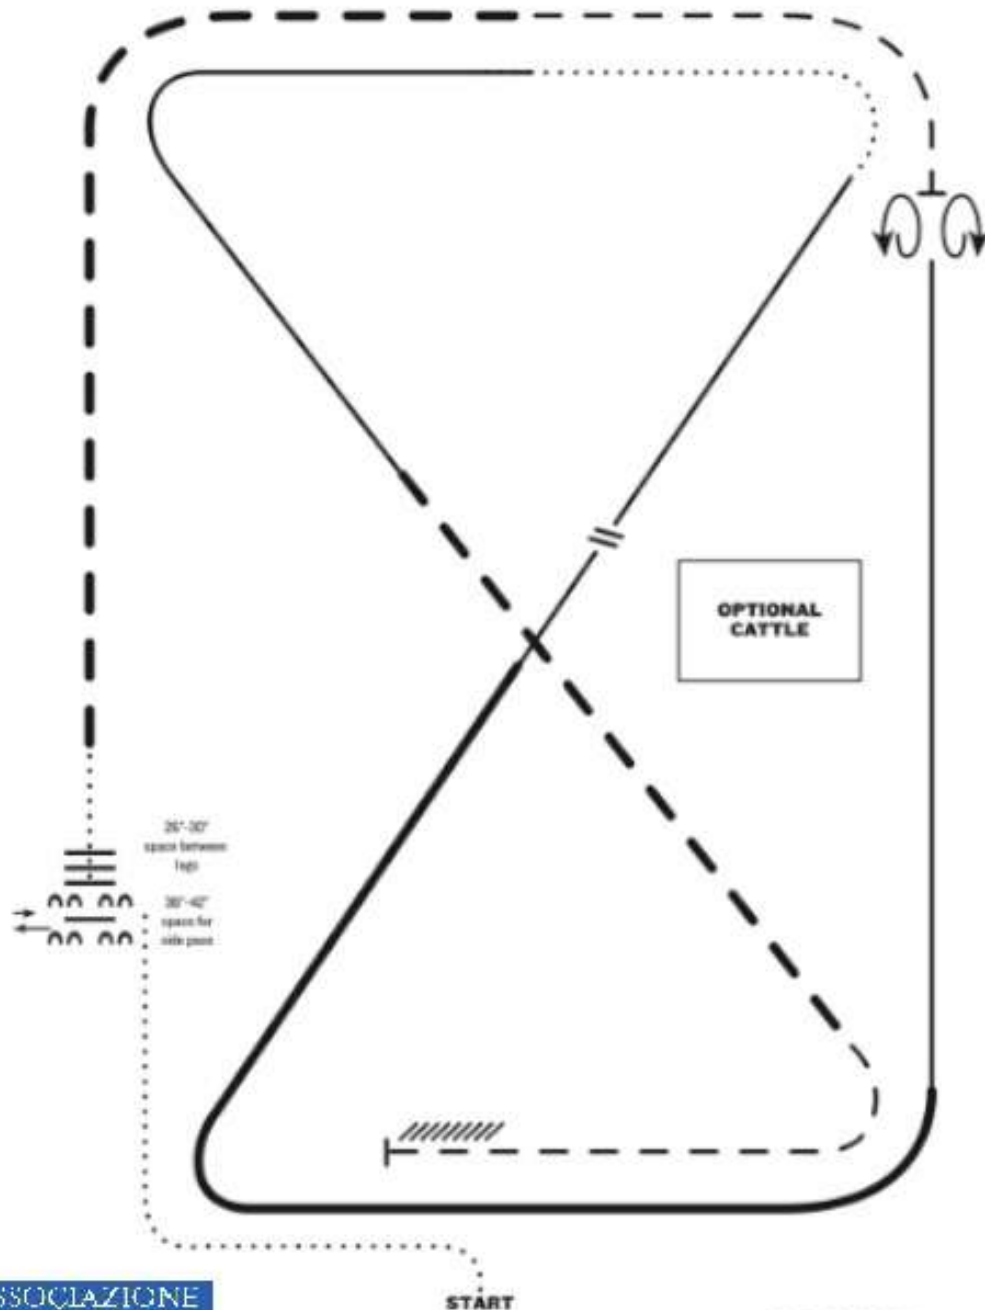

Note: The drawn description of this pattern is only intended for the general depiction of the pattern. Exhibitors should utilize the arena space to best exhibit their horses.

AIQH SUMMER SHOW 2023

RANCH RIDING - PATTERN 10

OPTIONAL
CATTLE

Open L1 - Youth L1 - Amateur L1

LEGEND

.....	Walk
.....	Extended Walk
---	Stop
---	Scheduled Stop
---	Lope
---	Scheduled Lope
---	Back
W	Lead Change

1. Walk
2. Extended trot
3. Walk
4. Stop, side pass left over log
5. Trot
6. Lope right lead
7. Extended lope right lead
8. Collect lope and change leads (simple or flying)
9. Lope left lead
10. Stop and back
11. 1/2 turn right
12. Trot

Note: The drawn description of this pattern is only intended for the general depiction of the pattern. Exhibitors should utilize the arena space to best exhibit their horses.

AIQH SUMMER SHOW 2023 Open - Youth - Amateur
RANCH RIDING - PATTERN 8

Note: The drawn description of this pattern is only intended for the general depiction of the pattern. Exhibitors should utilize the arena space to best exhibit their horses.