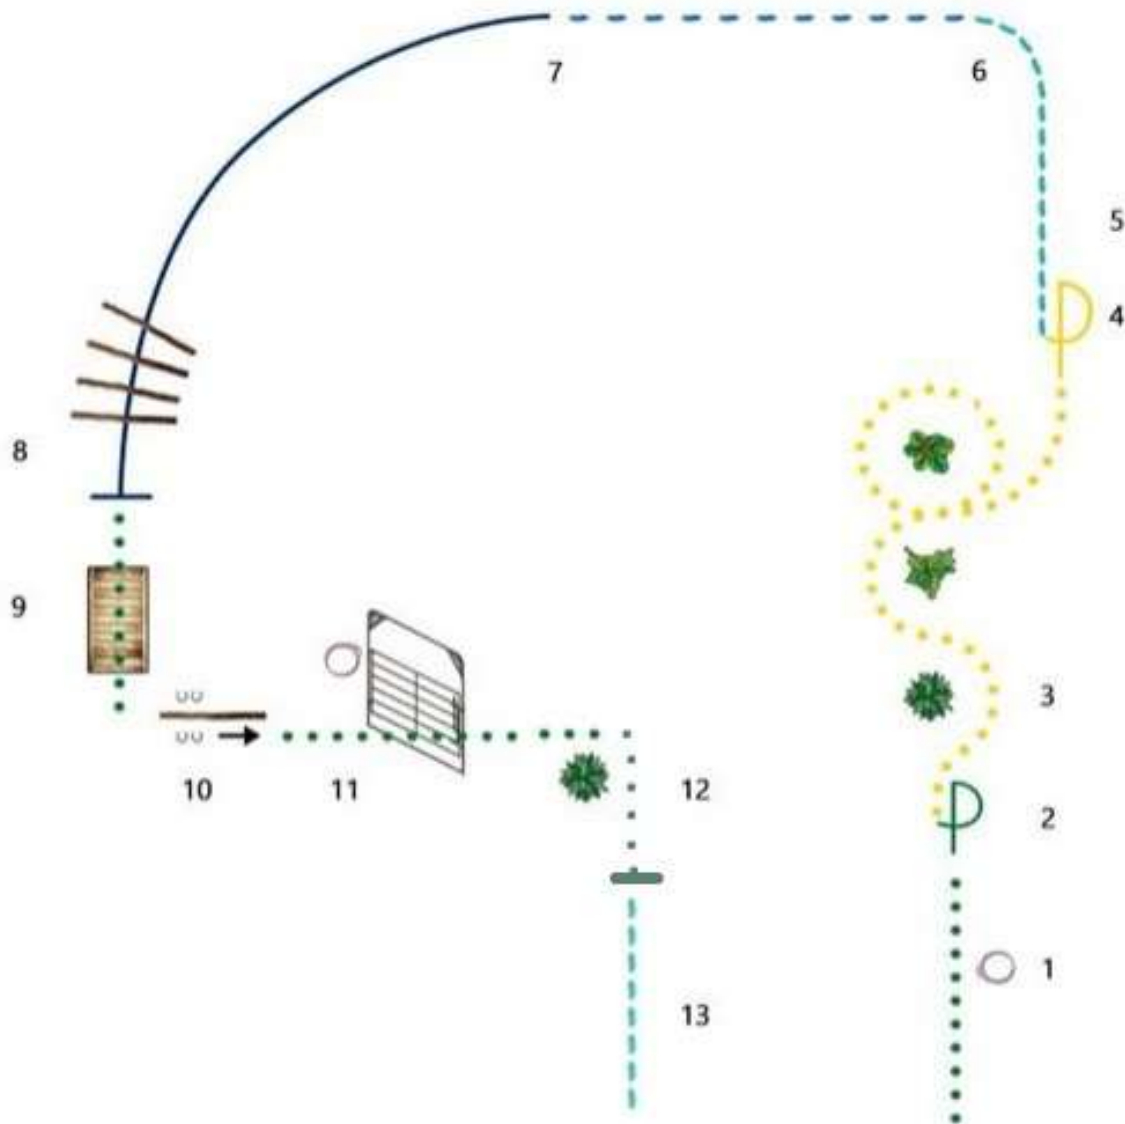

BEST RANCH HORSE TROFEO WELL4PETS

RANCH TRAIL

Course Description

1. Enter Course at a Walk, Pick up Rope & Carry to Gate
2. 180° Turn to the Right
3. Back Through obstacles Completing 360° around last obstacle
4. 180° Turn to the Left
5. Trot
6. Extend Trot
7. Lope, Left Lead
8. Lope Over Logs & Stop
9. Walk Over Bridge
10. Side-Pass Left over Log
11. Hang up Rope & Open Left-Hand-Push Gate; Close Gate
12. Walk
13. Dismount & Exit Course at a Trot

Legend

- | | |
|----------------|-----------|
| WALK | ••••• |
| BACK | ••••• |
| WALK WITH DRAG | ••••• |
| TROT | - - - - - |
| EXTENDED TROT | - - - - - |
| LOPE | ————— |

BEST RANCH HORSE

TROFEO WELL4PETS

RANCH RIDING - PATTERN 9

1. Trot
2. Trot over two sets of logs
3. Trot circle, stop and side pass left over log
4. Walk
5. Lope right lead
6. Change leads (simple or flying)
7. Lope left lead
8. Extended lope left lead
9. Extended trot
10. Trot
11. Walk
12. Stop and back
13. 360° turn each direction (either direction 1st) (L-R or R-L)

Note: The drawn description of this pattern is only intended for the general depiction of the pattern. Exhibitors should utilize the arena space to best exhibit their horses.