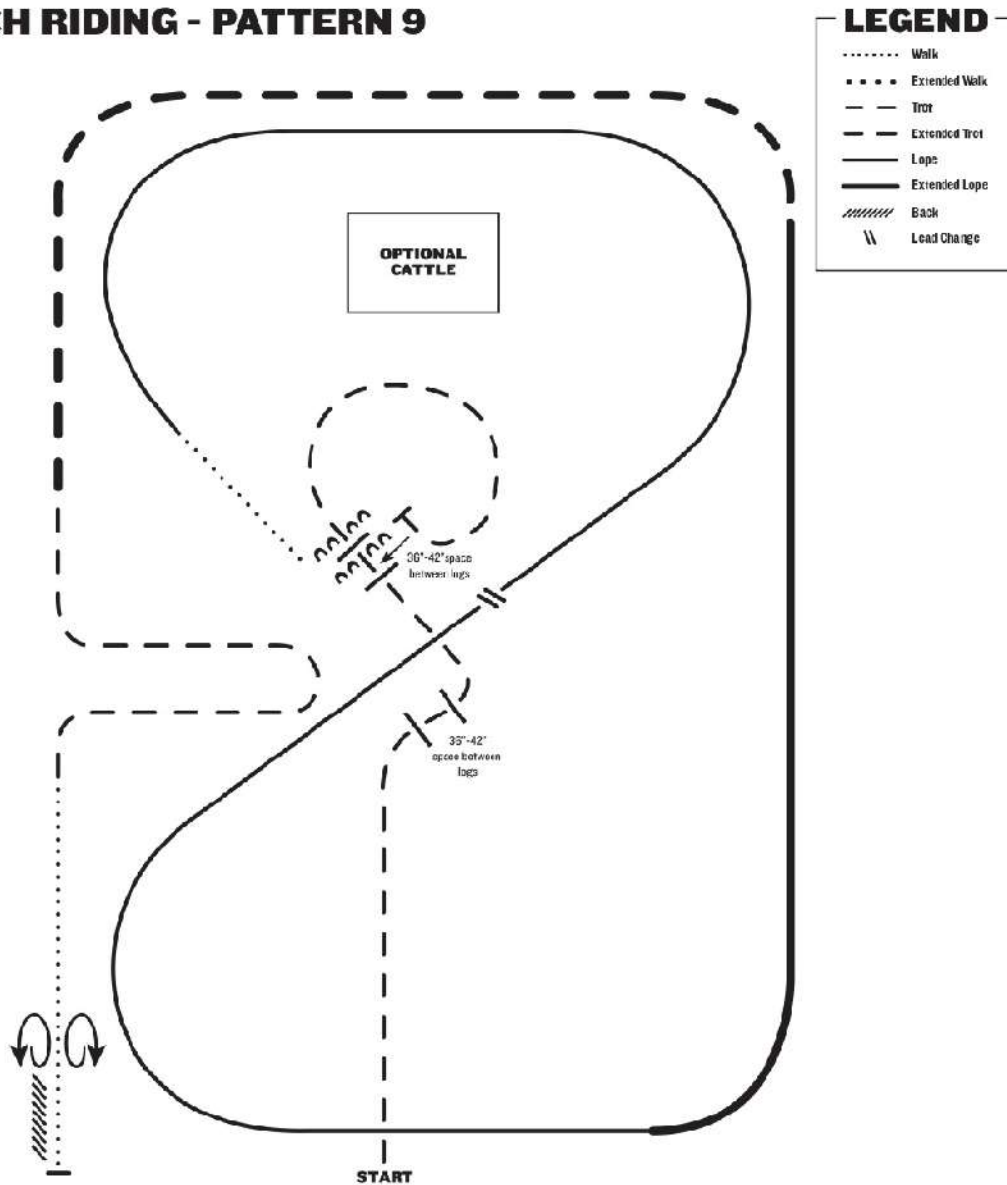

BEST RANCH HORSE TROFEO WELL4PETS

RANCH TRAIL

Course Description

1. Enter Course at a Walk, Pick up Rope & Carry to Gate
2. 180° Turn to the Right
3. Back Through obstacles Completing 360° around last obstacle
4. 180° Turn to the Left
5. Trot
6. Extend Trot
7. Lope, Left Lead
8. Lope Over Logs & Stop
9. Walk Over Bridge
10. Side-Pass Left over Log
11. Hang up Rope & Open Left-Hand-Push Gate; Close Gate
12. Walk
13. Dismount & Exit Course at a Trot

Legend

- | | |
|----------------|-----------|
| WALK | ••••• |
| BACK | ••••• |
| WALK WITH DRAG | ••••• |
| TROT | - - - - - |
| EXTENDED TROT | - - - - - |
| LOPE | ————— |

BEST RANCH HORSE

TROFEO WELL4PETS

RANCH RIDING - PATTERN 9

1. Trot
2. Trot over two sets of logs
3. Trot circle, stop and side pass left over log
4. Walk
5. Lope right lead
6. Change leads (simple or flying)
7. Lope left lead
8. Extended lope left lead
9. Extended trot
10. Trot
11. Walk
12. Stop and back
13. 360° turn each direction (either direction 1st) (L-R or R-L)

Note: The drawn description of this pattern is only intended for the general depiction of the pattern. Exhibitors should utilize the arena space to best exhibit their horses.