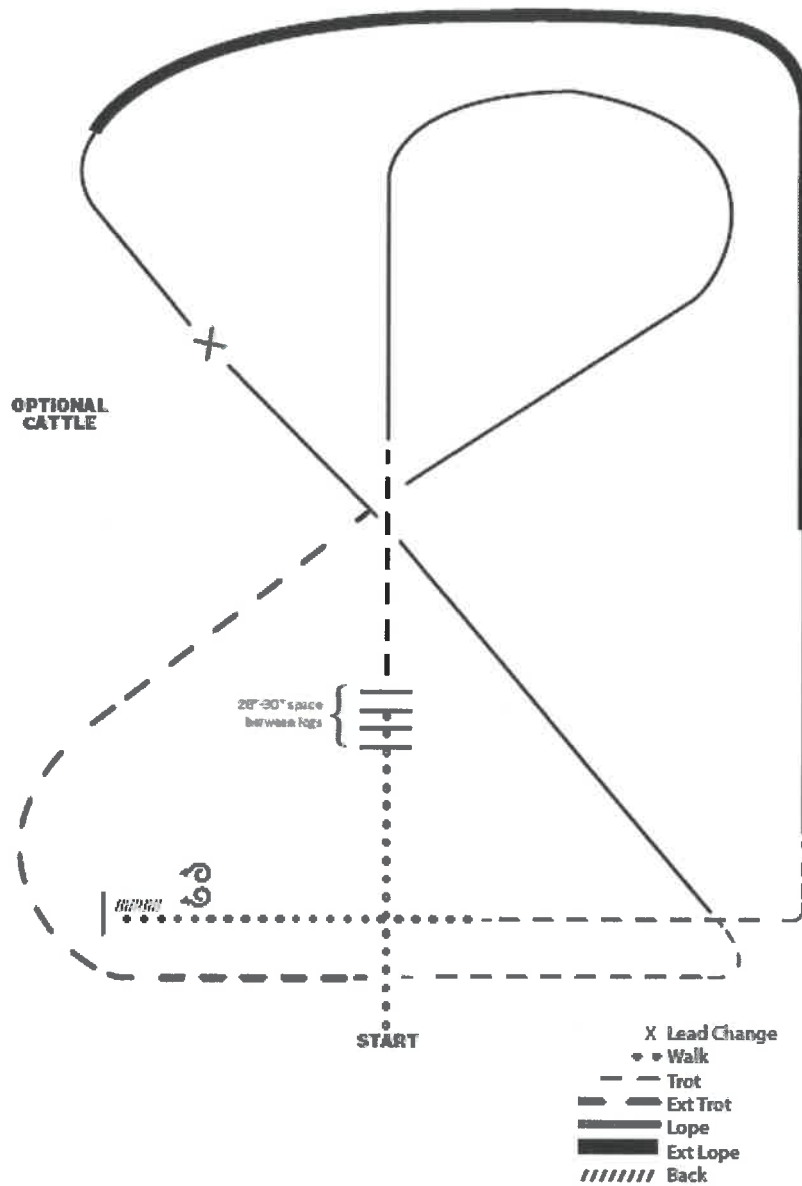

Ranch Riding

Youth/Amateur

1. Walk
2. Walk over logs
3. Trot
4. Lope right lead
5. Extended trot
6. Trot
7. Lope left lead
8. Change leads (simple or flying)
9. Right lead, extended lope
10. Collect Lope
11. Trot
12. Walk
13. Stop and back
14. 360 degree turn each direction (either direction 1st) (L-R or R-L)

Note: The drawn description of this pattern is only intended for the general depiction of the pattern. Exhibitors should utilize the arena space to best exhibit their horses.

Ranch Riding

L1 Open/L1 Amateur/ L1 Youth

1. Extended trot
2. Stop, rollback right
3. Lope right lead
4. Extended lope (right lead)
5. Trot
6. Walk
7. Walk over logs
8. Walk
9. Trot
10. Stop, 360 left
11. Lope left lead
12. Stop and back

Note: The drawn description of this pattern is only intended for the general depiction of the pattern. Exhibitors should utilize the arena space to best exhibit their horses.