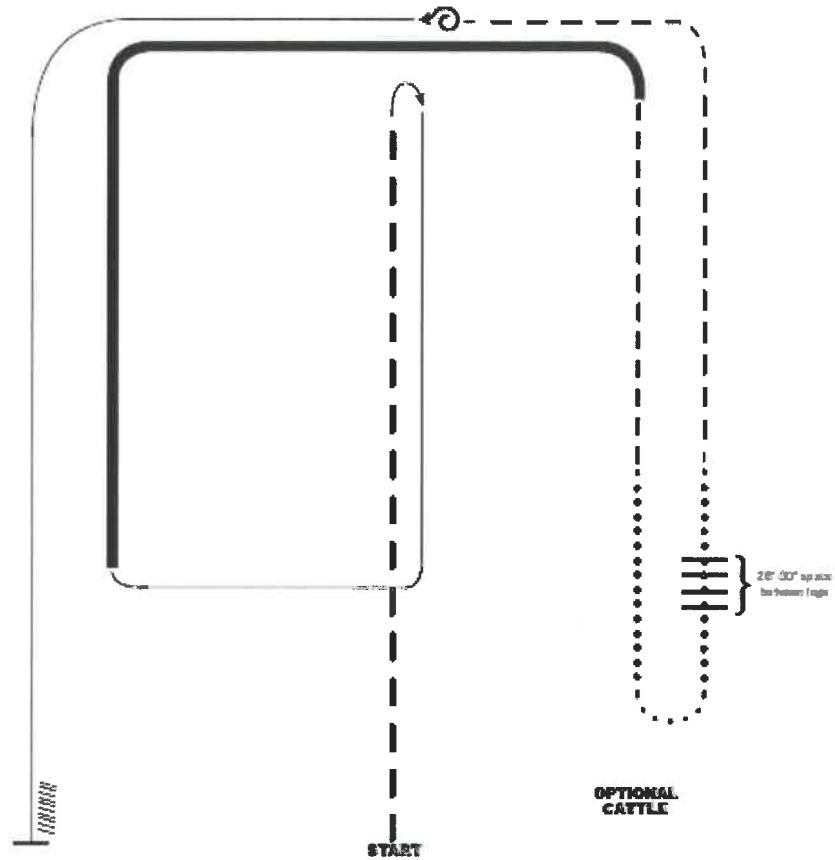

Ranch Riding

Youth/Amateur

1. Walk
2. Walk over logs
3. Trot
4. Lope right lead
5. Extended trot
6. Trot
7. Lope left lead
8. Change leads (simple or flying)
9. Right lead, extended lope
10. Collect Lope
11. Trot
12. Walk
13. Stop and back
14. 360 degree turn each direction (either direction 1st) (L-R or R-L)

Note: The drawn description of this pattern is only intended for the general depiction of the pattern. Exhibitors should utilize the arena space to best exhibit their horses.

Ranch Riding

L1 Open/L1 Amateur/ L1 Youth

1. Extended trot
2. Stop, rollback right
3. Lope right lead
4. Extended lope (right lead)
5. Trot
6. Walk
7. Walk over logs
8. Walk
9. Trot
10. Stop, 360 left
11. Lope left lead
12. Stop and back

Note: The drawn description of this pattern is only intended for the general depiction of the pattern. Exhibitors should utilize the arena space to best exhibit their horses.