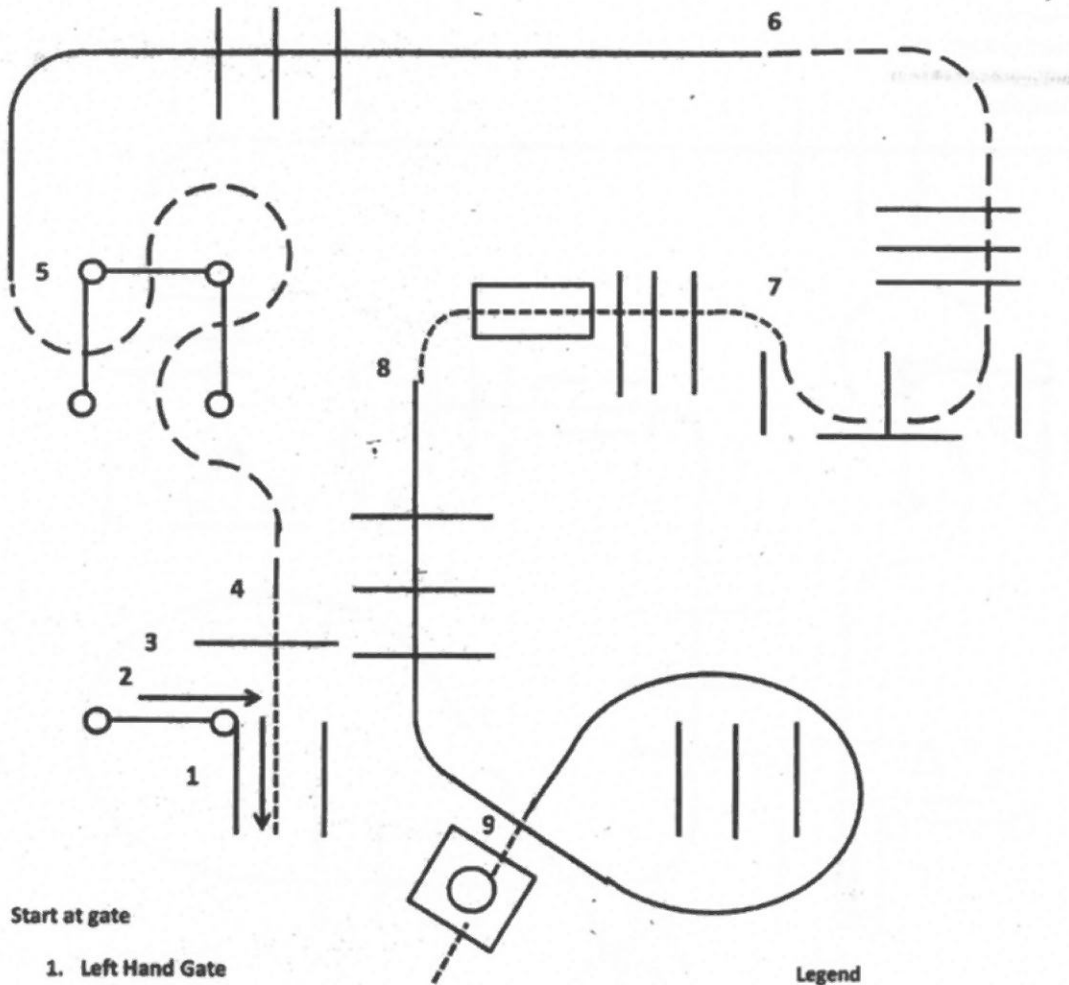

Novice Youth Trail
 Novice Amateur Trail
 Green Trail

All Rookie Futurity

Start at gate

1. Left Hand Gate
2. Back thru chute
3. Walk out over pole
4. Trot thru serpentine
5. Lope right lead over poles
6. Trot over poles
7. Walk over poles and bridge
8. Lope left lead over poles
9. Walk into box, turn 360 either direction, walk out

Exit arena

Legend

- Walk (dotted line)
- Trot - - - - (dash-dot line)
- Lope ———— (solid line)
- Gate ○—○ (two circles connected by a line)
- Cone ○ (circle)
- Elevated Pole ▲ (triangle)